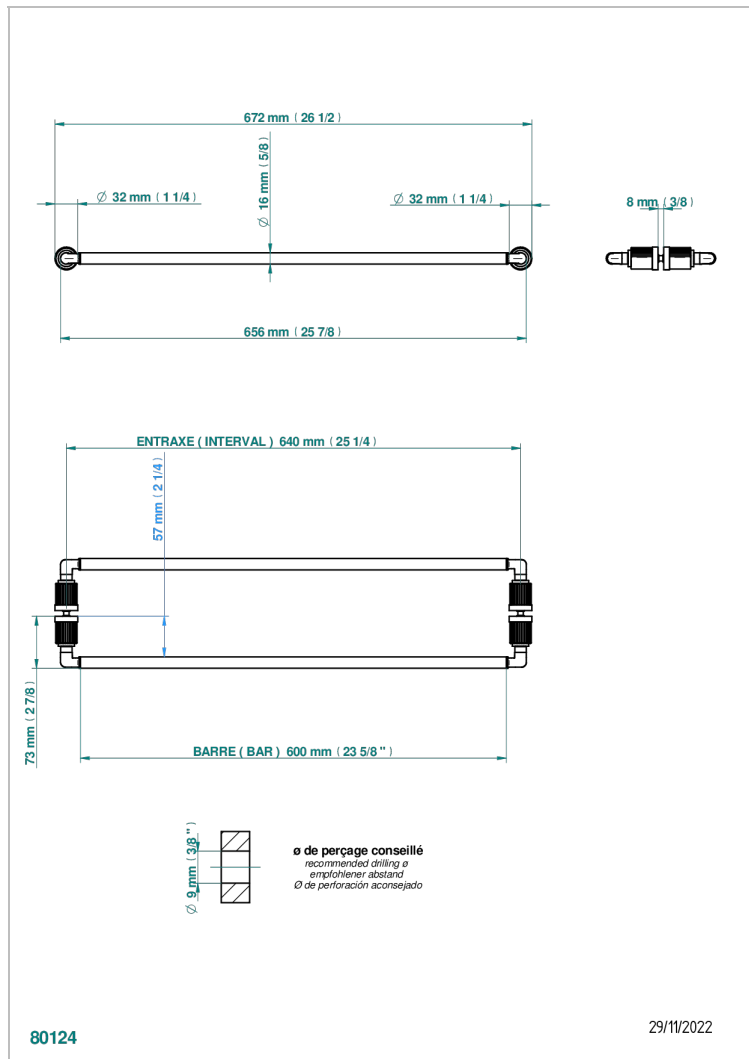

# ESTRELA METAL INLAYS

U3L-514VD

Double towel rail, to be installed back to back on glass door

## CHARACTERISTIC

- Estrela Metal inlays
- Double towel rail, to be installed back to back on glass door