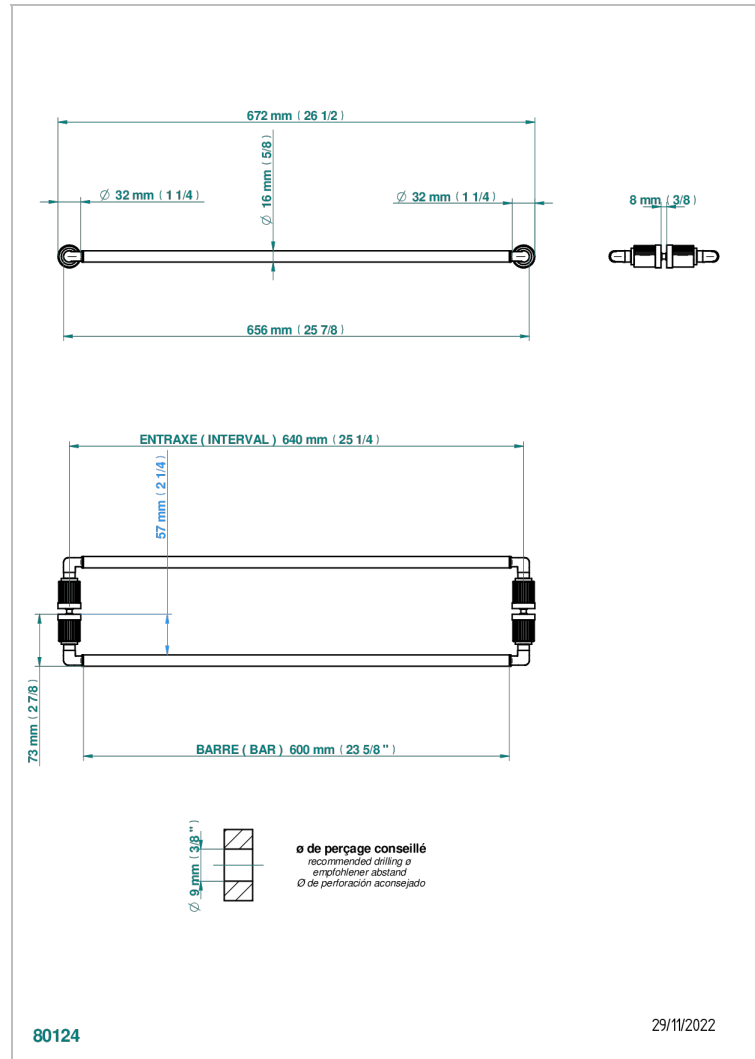

ESTRELA METAL INLAYS

U3L-514VD

Double towel rail, to be installed back to back on glass door

THG[®]
PARIS

ХАРАКТЕРИСТИКИ

- Estrela Metal inlays
- Double towel rail, to be installed back to back on glass door