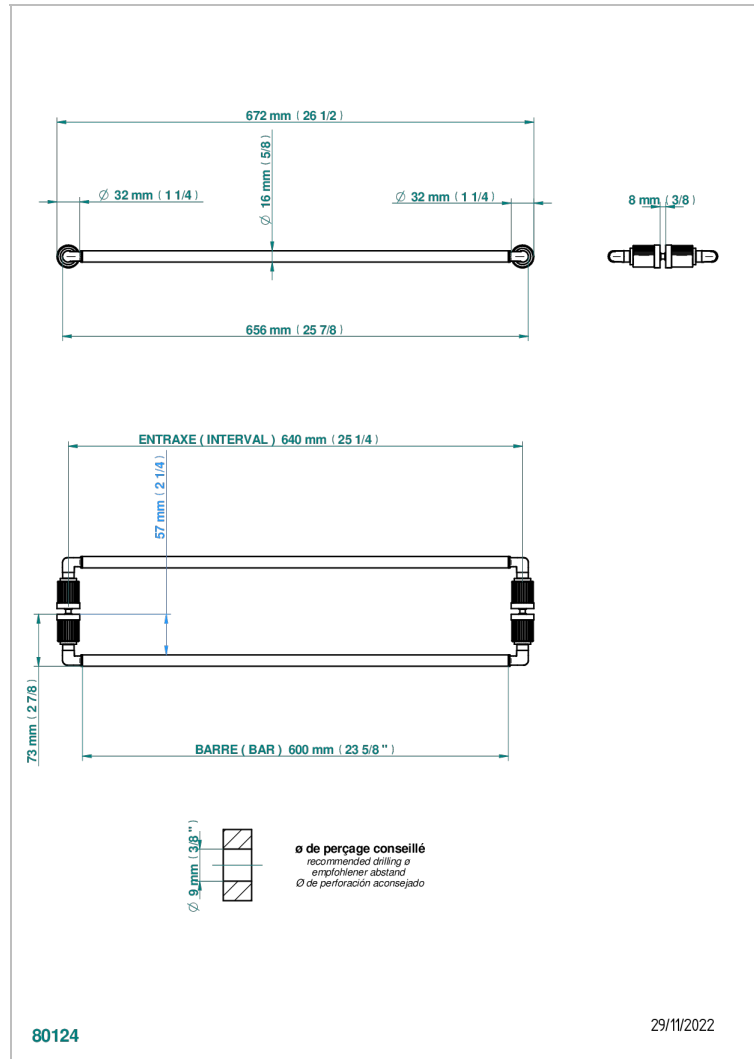

ESTRELA METAL INLAYS

U3L-514VD

Double towel rail, to be installed back to back on glass door

CHARACTERISTIC

- Estrela Metal inlays
- Double towel rail, to be installed back to back on glass door

AVAILABLE FINITIONS