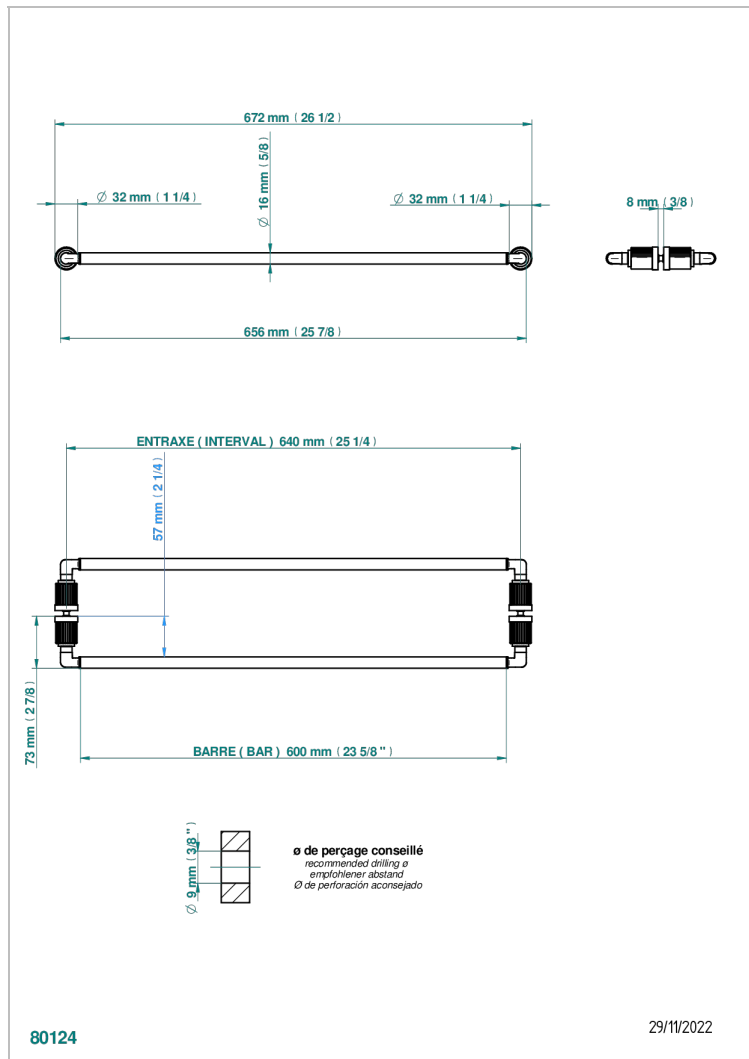

ESTRELA WITH LEVER HANDLES

U3K-514VD

THG
PARIS

Double towel rail, to be installed back to back on glass door

CHARACTERISTIC

- Estrela with lever handles
- Double towel rail, to be installed back to back on glass door