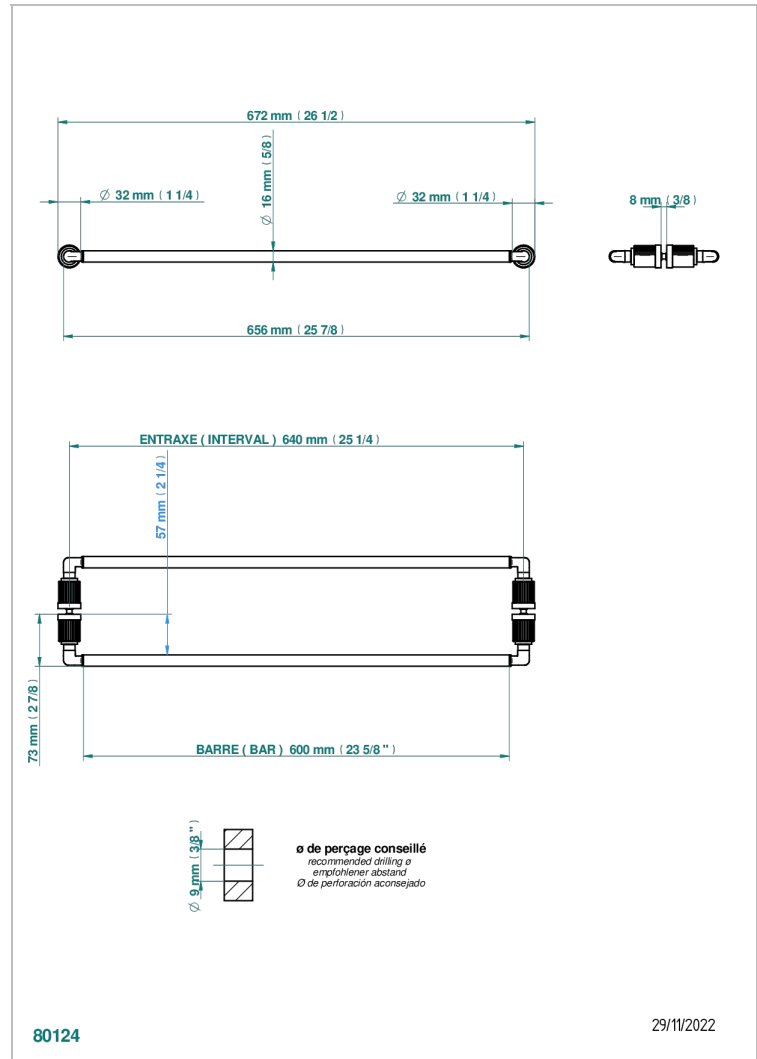

ESTRELA CON MANETAS

U3K-514VD

Double towel rail, to be installed back to back on glass door

THG[®]
PARIS

CARACTERÍSTICAS

- Estrela con manetas
- Double towel rail, to be installed back to back on glass door