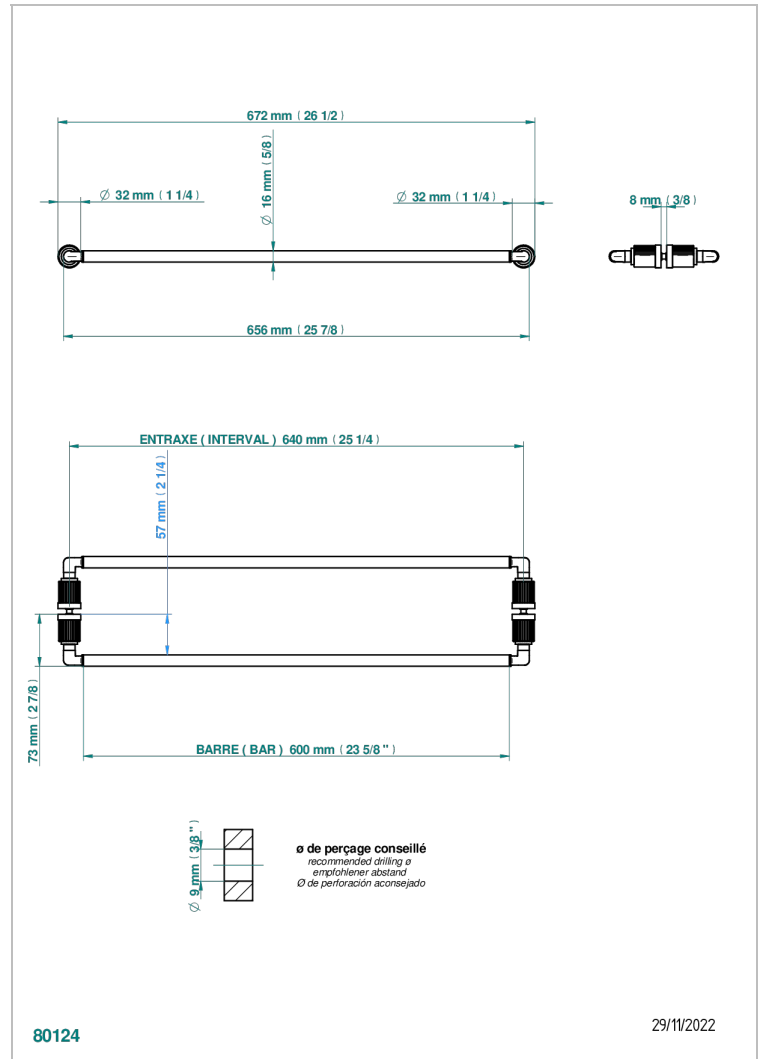

# ESTRELA WITH LEVER

U3K-514VD

THG  
PARIS

Double towel rail, to be installed back to back on glass door

## CHARACTERISTIC

- Estrela with lever
- Double towel rail, to be installed back to back on glass door