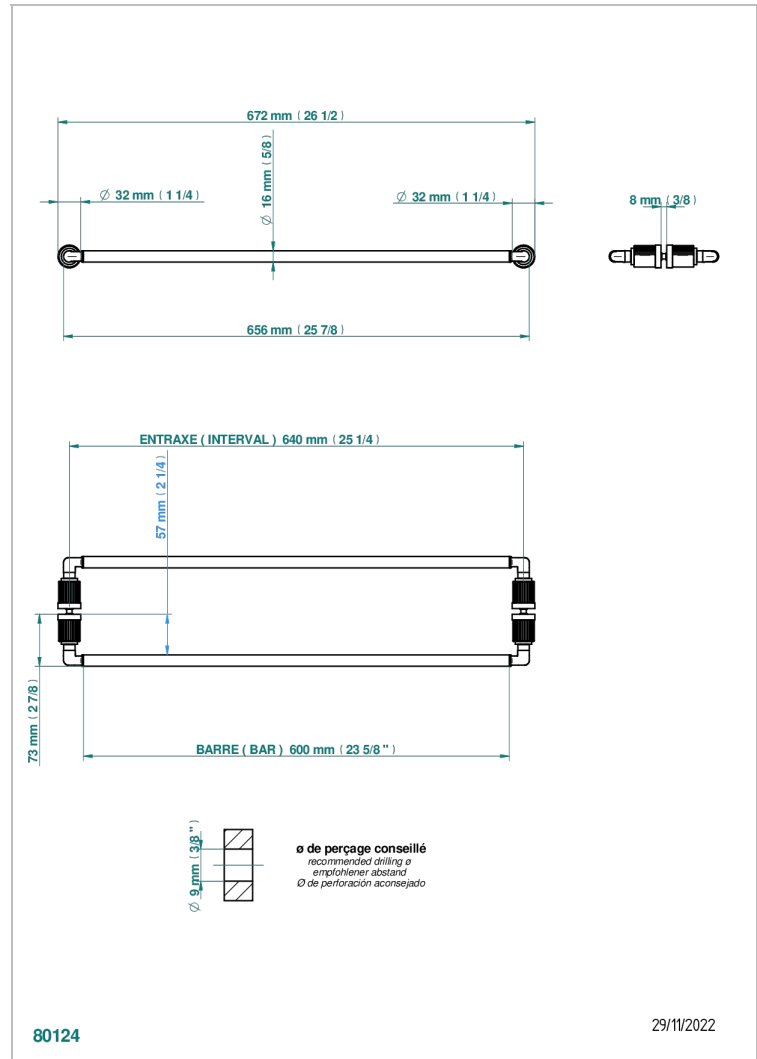

# ESTRELA MIT HEBEL

U3K-514VD

THG<sup>®</sup>  
PARIS

Double towel rail, to be installed back to back on glass door

## EIGENSCHAFTEN

- Estrela mit Hebel
- Double towel rail, to be installed back to back on glass door