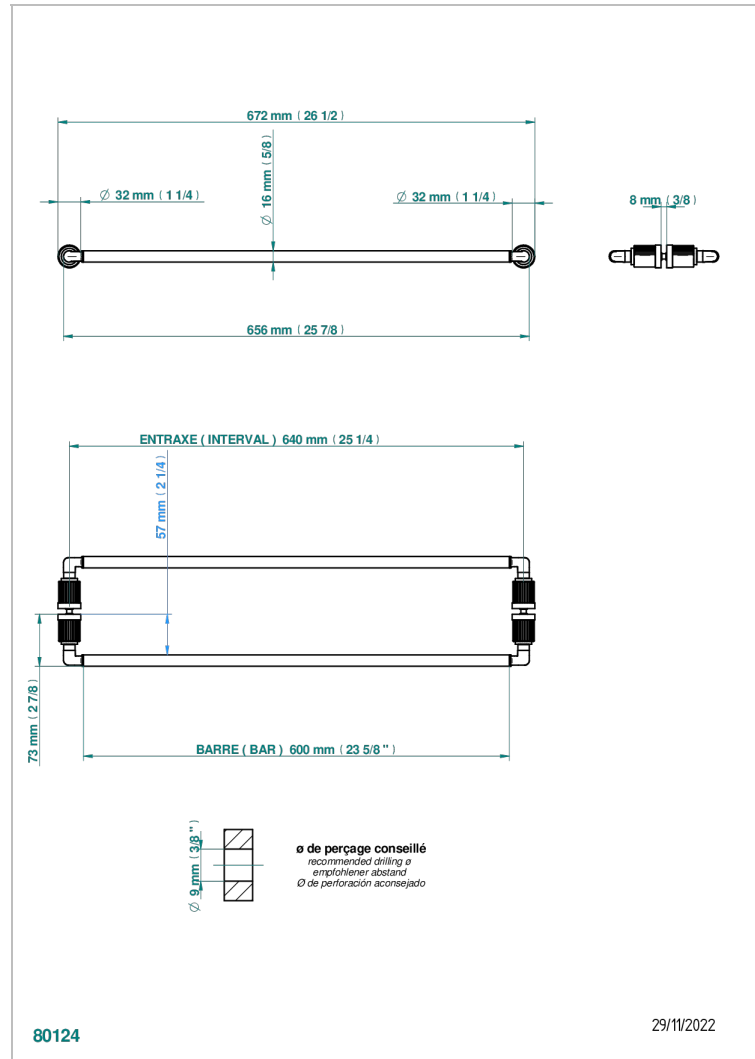

# ESTRELA WITH LEVER

U3K-514VD

THG  
PARIS

Double towel rail, to be installed back to back on glass door

## CHARACTERISTIC

- Estrela with lever
- Double towel rail, to be installed back to back on glass door