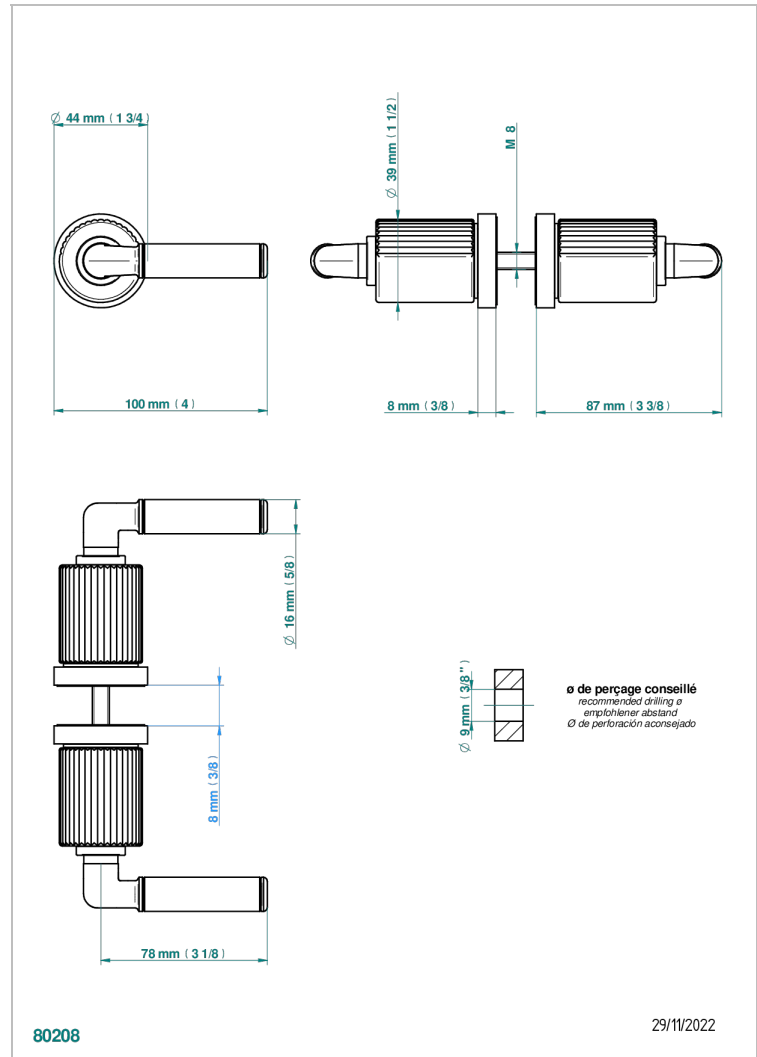

ESTRELA WITH LEVER

U3K-638V

Pair of large door knobs

CHARACTERISTIC

- Estrela with lever
- Pair of large door knobs

AVAILABLE FINITIONS

Antique nickel - H28
Black ceram - D30
Blush PVD - H62
Brass color PVD - H49
Brown bronze color PVD - F33
Gold color PVD - H52