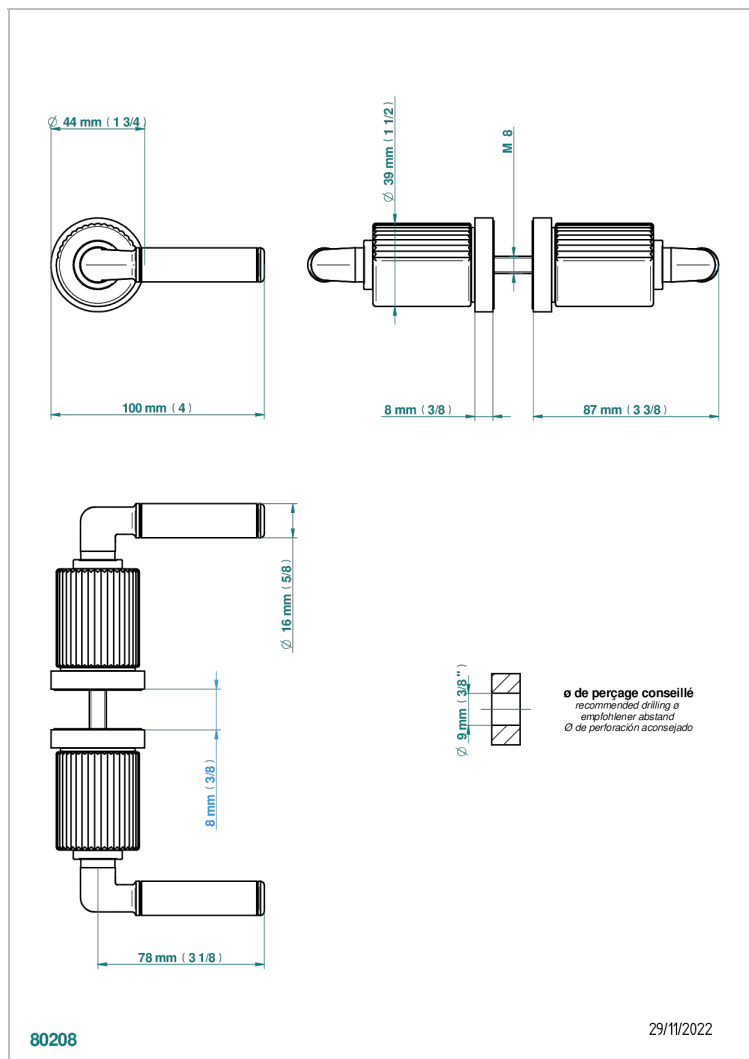

ESTRELA WITH LEVER

U3K-638V

Pair of large door knobs

THG[®]
PARIS

CHARACTERISTIC

- Estrela with lever
- Pair of large door knobs

AVAILABLE FINITIONS

Antique nickel - H28
Black ceram - D30
Blush PVD - H62
Brass color PVD - H49
Brown bronze color PVD - F33
Gold color PVD - H52

Nickel color PVD - H55
Polished chrome (color finish) - A02
Polished chrome with gold inlay - GA1
Polished gold (color finish) - F01
Polished nickel - B01
Soft gold - F30

Soft matt gold - F31
Umber PVD - H66