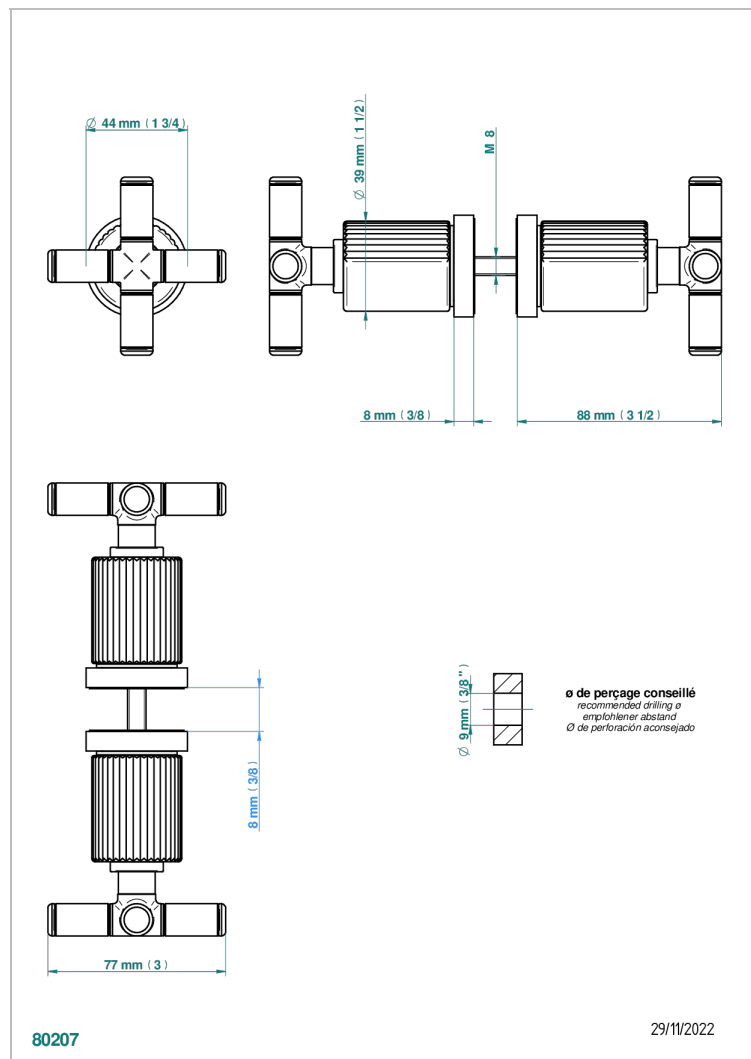

# ESTRELA METAL INLAYS

U3L-638V

Pair of large knobs

THG<sup>®</sup>  
PARIS

80207

29/11/2022

## CHARACTERISTIC

- Estrela Metal inlays
- Pair of large knobs