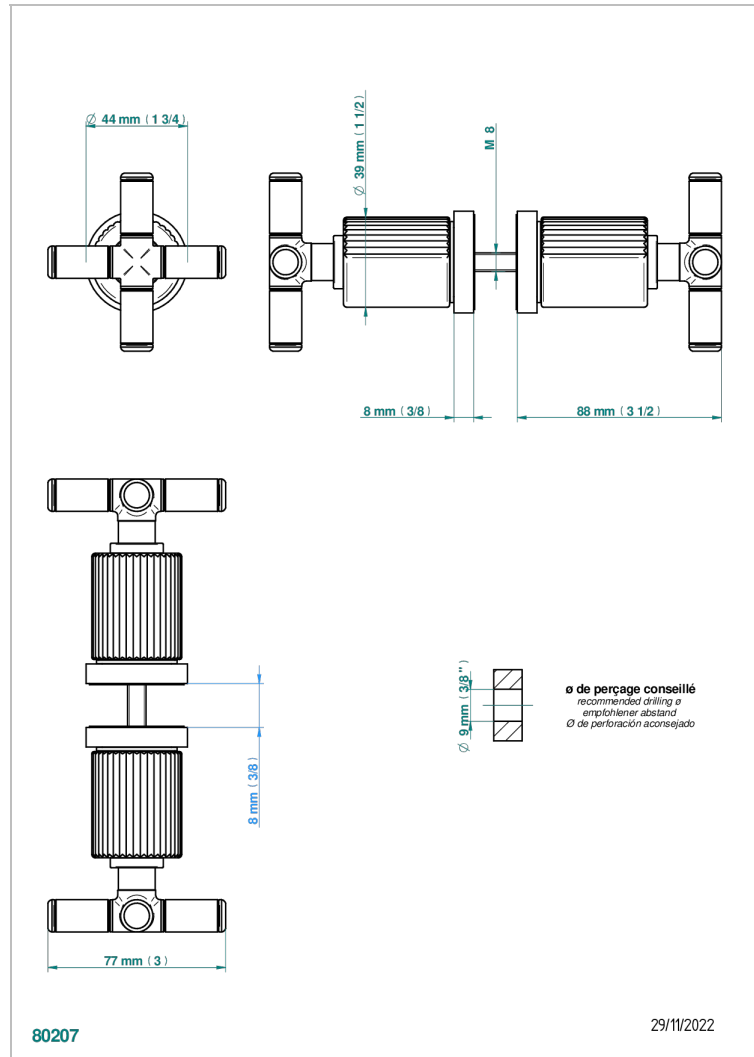

## CHARACTERISTIC

- Estrela Metal inlays
- Pair of large door knobs