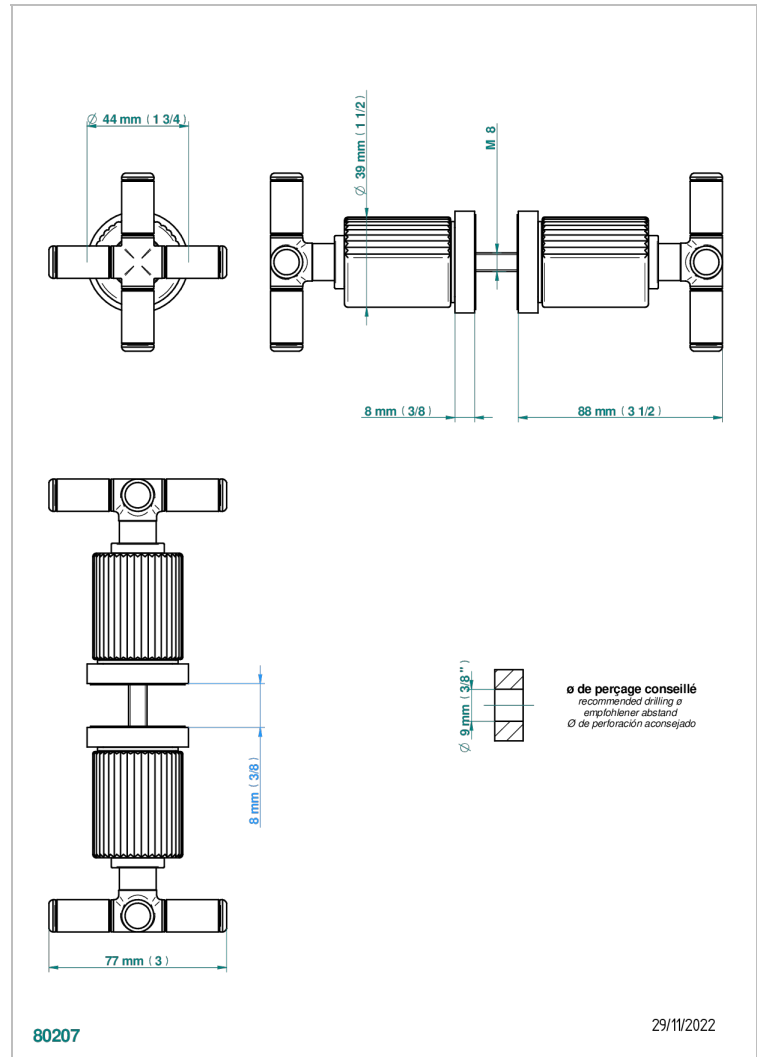

ESTRELA METAL INLAYS

U3L-638V

Pair of large door knobs

CHARACTERISTIC

- Estrela Metal inlays
- Pair of large door knobs

AVAILABLE FINITIONS

Antique nickel - H28
Black ceram - D30
Blush PVD - H62
Brass color PVD - H49
Brown bronze color PVD - F33
Gold color PVD - H52