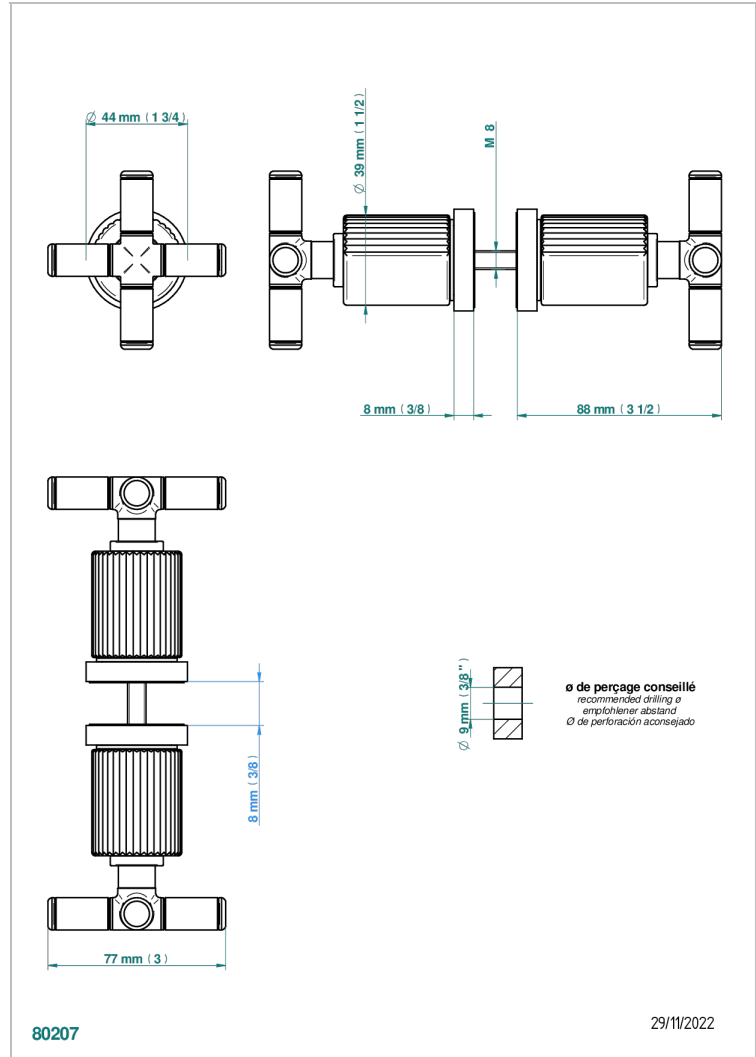

ESTRELA METAL INLAYS

U3L-638V

Pair of large door knobs

80207

29/11/2022

CHARACTERISTIC

- Estrela Metal inlays
- Pair of large door knobs

AVAILABLE FINITIONS