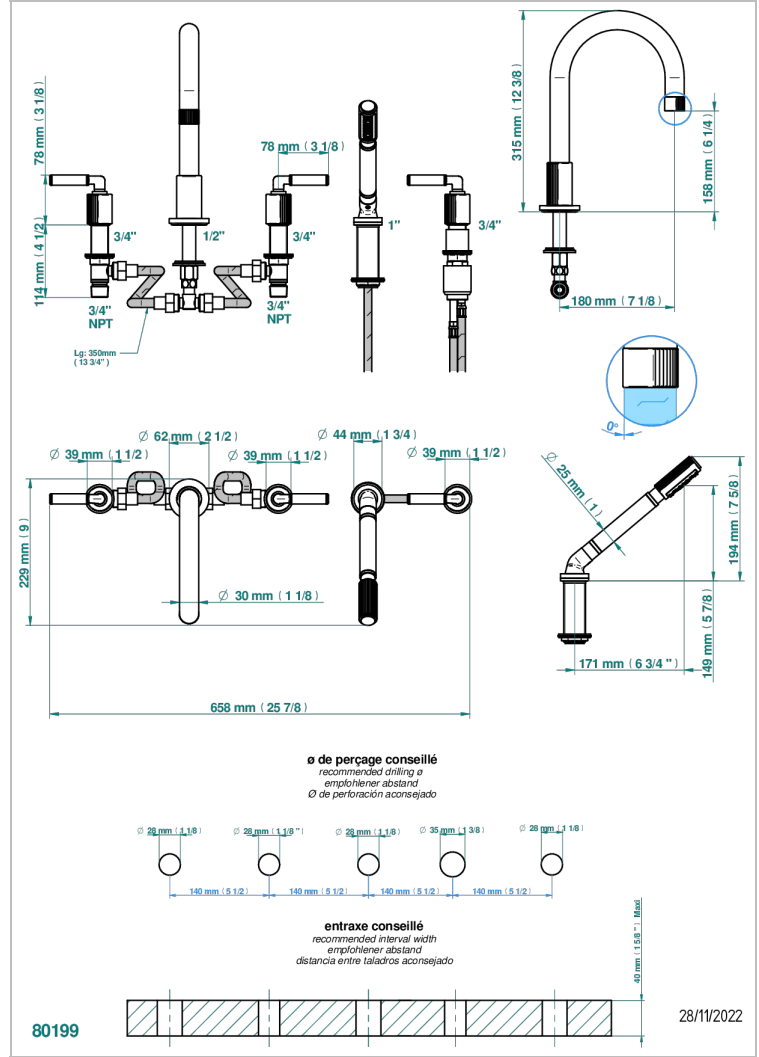

ESTRELA WITH LEVER

U3K-1132SGH

THG[®]
PARIS

5-hole bath/shower mixer with super goliath high spout, 2 x 3/4" valves, and rim mounted handshower supplied by progressive cartridge mix

CHARACTERISTIC

- Estrela with lever
- 5-hole bath/shower mixer with super goliath high spout, 2 x 3/4" valves, and rim mounted handshower supplied by progressive cartridge mix

TECHNICAL SPECS

- Recommandé : 3 bars (max. 5 bars) - Advised : 43,5 psi (max. 72 psi)
- Bec : 50 l/min à 3 bars - Douchette : 9,5 l/min à bars
- Spout : 13,2 gpm at 43.5 psi - Handshower : 2.5 gpm at 43.5 psi