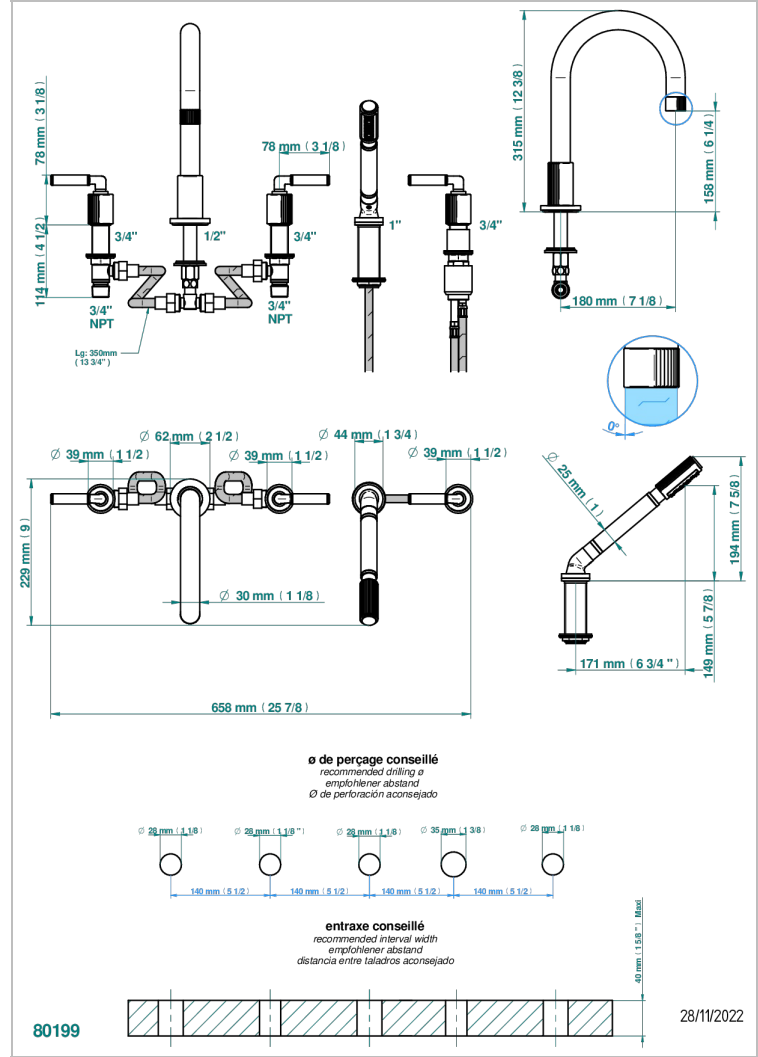

ESTRELA CON MANETAS

U3K-1132SGH

THG[®]
PARIS

5-hole bath/shower mixer with super goliath high spout, 2 x 3/4" valves, and rim mounted handshower supplied by progressive cartridge mix

CARACTERÍSTICAS

- Estrela con manetas
- 5-hole bath/shower mixer with super goliath high spout, 2 x 3/4" valves, and rim mounted handshower supplied by progressive cartridge mix

ESPECIFICACIONES TÉCNICAS

- Recommandé : 3 bars (max. 5 bars) - Advised : 43,5 psi (max. 72 psi)
- Bec : 50 l/min à 3 bars - Douchette : 9,5 l/min à bars
- Spout : 13,2 gpm at 43.5 psi - Handshower : 2.5 gpm at 43.5 psi