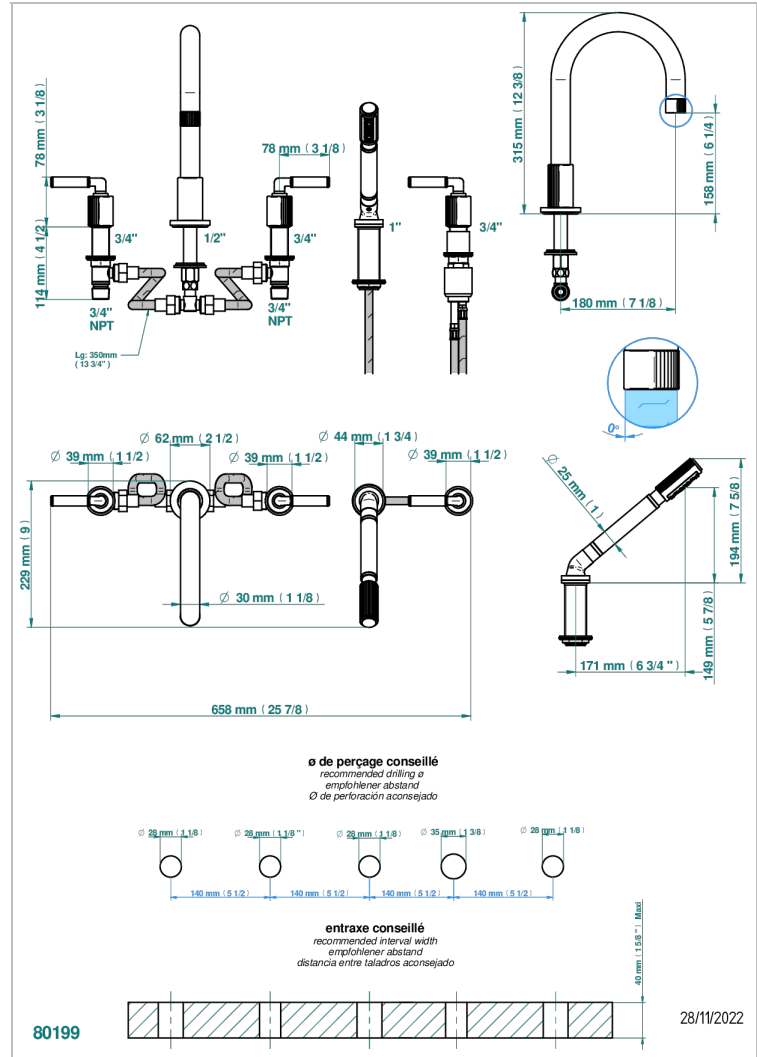

# ESTRELA MIT HEBEL

U3K-1132SGH

5-hole bath/shower mixer with super goliath high spout, 2 x 3/4" valves, and rim mounted handshower supplied by progressive cartridge mix

## EIGENSCHAFTEN

- Estrela mit Hebel
- 5-hole bath/shower mixer with super goliath high spout, 2 x 3/4" valves, and rim mounted handshower supplied by progressive cartridge mix

## TECHNISCHE DATEN

- Recommandé : 3 bars (max. 5 bars) - Advised : 43,5 psi (max. 72 psi)
- Bec : 50 l/min à 3 bars - Douchette : 9,5 l/min à bars
- Spout : 13,2 gpm at 43.5 psi - Handshower : 2.5 gpm at 43.5 psi

## VERFÜGBARE OBERFLÄCHEN

Altnickel - H28	Gold matt - F07	Pvd blush matt - H60	Pvd graphite matt - H65	Pvd umber matt - H67
Blassgold - F30	Mattschwarz keramik - D30	Pvd bronze braun - F33	Pvd messing - H49	Silbernickel - B01
Blassgold matt unlackiert - F31	Natural smoked Brass - A13	Pvd bronze braun matt - F34	Pvd messing matt - H50	
Chrom - A02	Nickel matt - C01	Pvd gold - H52	Pvd nickel - H55	
Chrom matt - C02	Polished chrome with gold inlay - GA1	Pvd gold matt - H53	Pvd nickel matt - H56	
Gold - F01	Pvd blush - H62	Pvd graphite - H64	Pvd umber - H66	