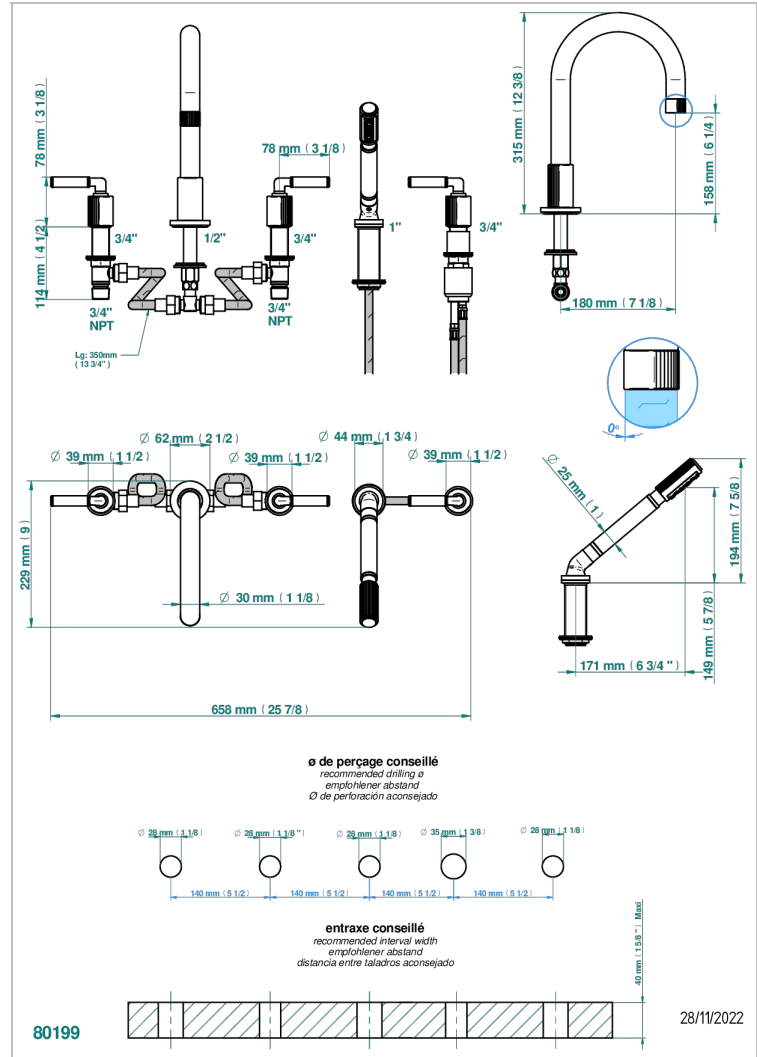

# ESTRELA WITH LEVER

U3K-1132SGH

THG<sup>®</sup>  
PARIS

5-hole bath/shower mixer with super goliath high spout, 2 x 3/4" valves, and rim mounted handshower supplied by progressive cartridge mix

## ХАРАКТЕРИСТИКИ

- Estrela with lever
- 5-hole bath/shower mixer with super goliath high spout, 2 x 3/4" valves, and rim mounted handshower supplied by progressive cartridge mix

## ТЕХНИЧЕСКИЕ ХАРАКТЕРИСТИКИ

- Recommandé : 3 bars (max. 5 bars) - Advised : 43,5 psi (max. 72 psi)
- Bec : 50 l/min à 3 bars - Douchette : 9,5 l/min à bars
- Spout : 13,2 gpm at 43.5 psi - Handshower : 2.5 gpm at 43.5 psi