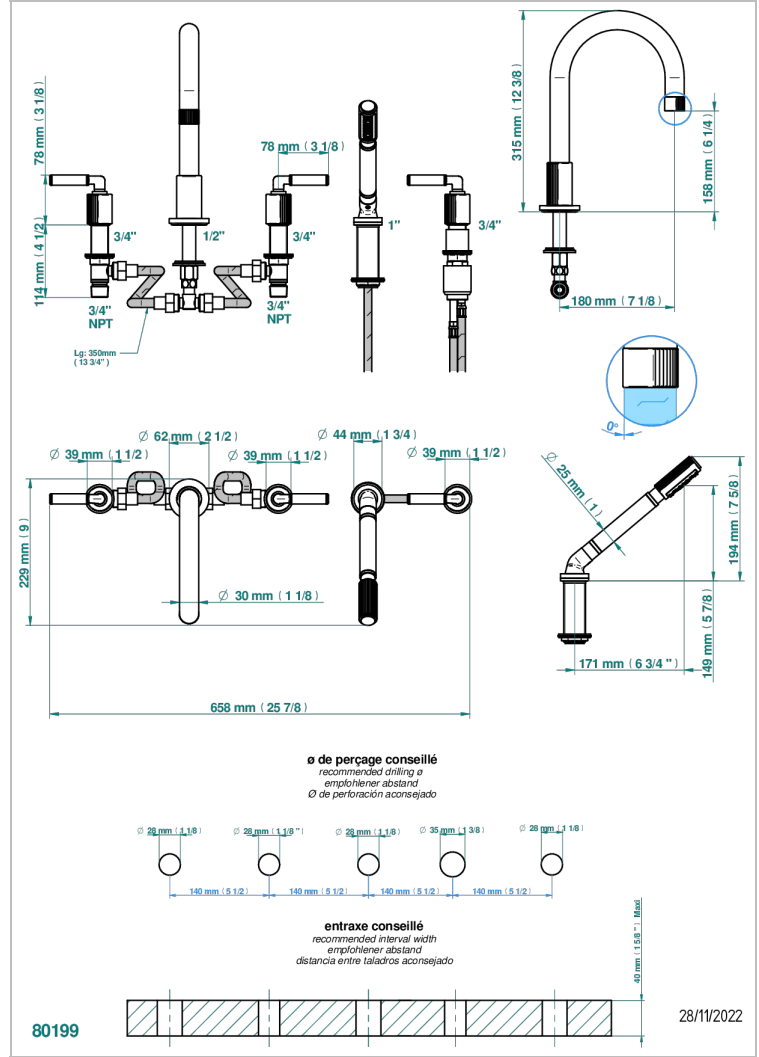

ESTRELA CON MANETAS

U3K-1132SGH

THG[®]
PARIS

5-hole bath/shower mixer with super goliath high spout, 2 x 3/4" valves, and rim mounted handshower supplied by progressive cartridge mix
progressive cartridge mix

CARACTERÍSTICAS

- Estrela con manetas
- 5-hole bath/shower mixer with super goliath high spout, 2 x 3/4" valves, and rim mounted handshower supplied by progressive cartridge mix

ESPECIFICACIONES TÉCNICAS

- Recommandé : 3 bars (max. 5 bars) - Advised : 43,5 psi (max. 72 psi)
- Bec : 50 l/min à 3 bars - Douchette : 9,5 l/min à bars
- Spout : 13,2 gpm at 43.5 psi - Handshower : 2.5 gpm at 43.5 psi

ACABADOS DISPONIBLES