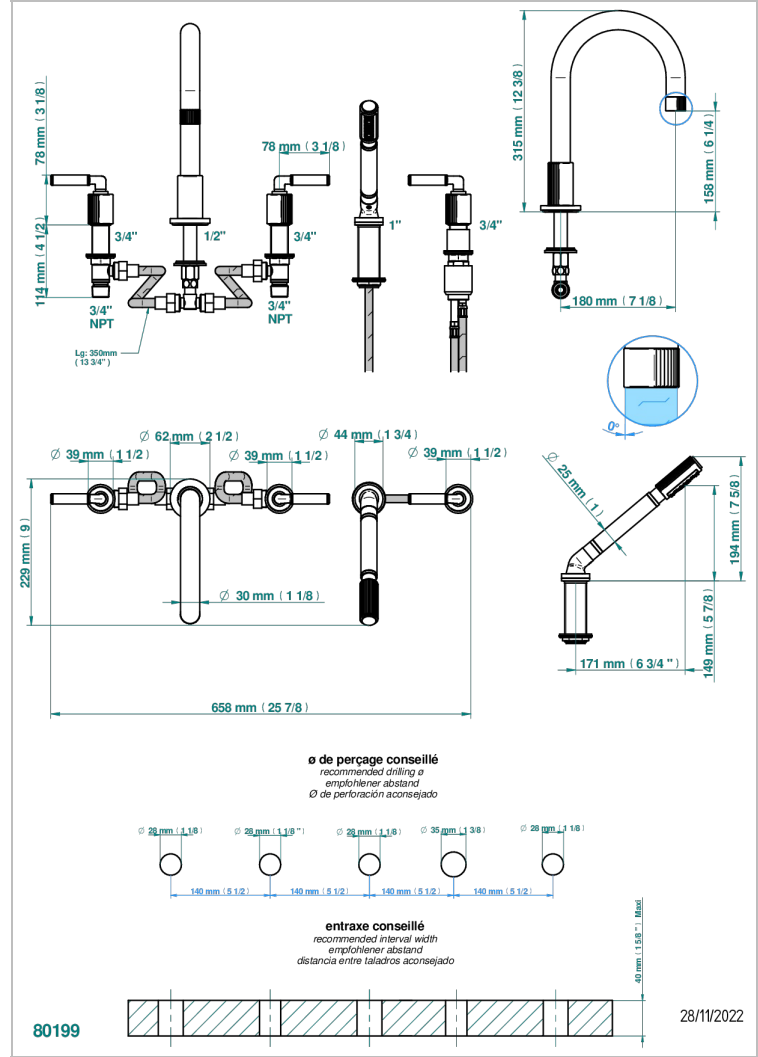

# ESTRELA WITH LEVER

U3K-1132SGH

THG<sup>®</sup>  
PARIS

5-hole bath/shower mixer with super goliath high spout, 2 x 3/4" valves, and rim mounted handshower supplied by progressive cartridge mix

## 特色

- Estrela with lever
- 5-hole bath/shower mixer with super goliath high spout, 2 x 3/4" valves, and rim mounted handshower supplied by progressive cartridge mix

## 技术特征

- Recommandé : 3 bars (max. 5 bars) - Advised : 43,5 psi (max. 72 psi)
- Bec : 50 l/min à 3 bars - Douchette : 9,5 l/min à bars
- Spout : 13,2 gpm at 43.5 psi - Handshower : 2.5 gpm at 43.5 psi