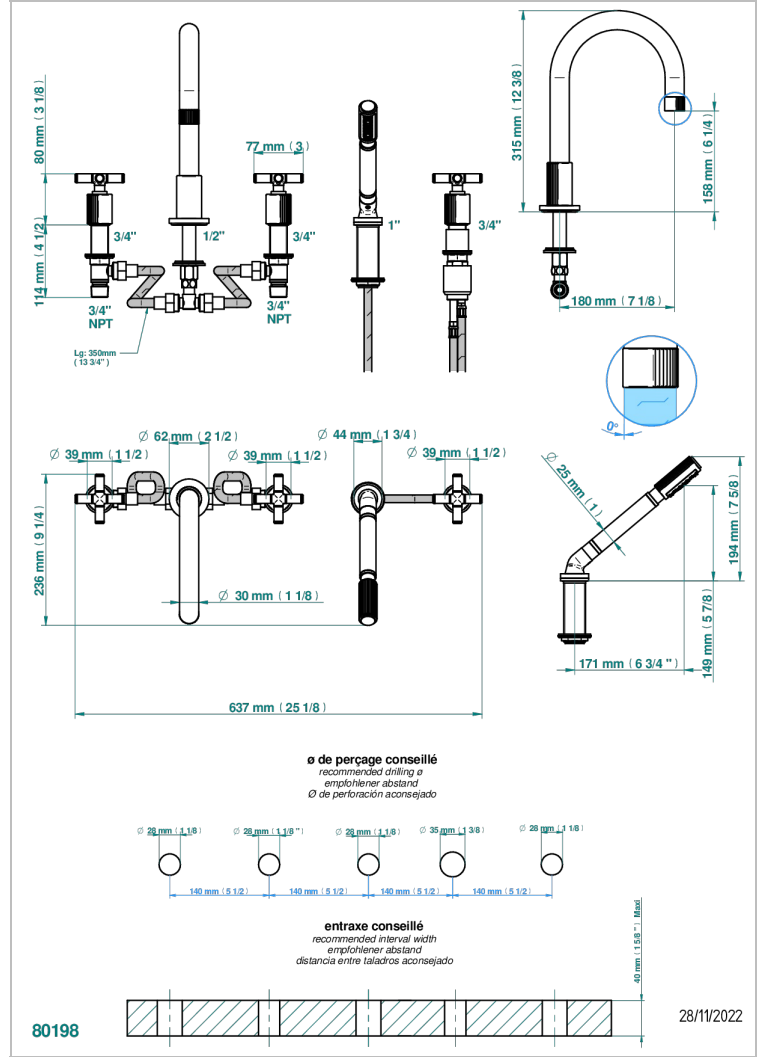

# ESTRELA METAL INLAYS

U3L-1132SGH

5-hole bath/shower mixer with super goliath high spout, 2 x 3/4" valves, and rim mounted handshower supplied by progressive cartridge mix

## CHARACTERISTIC

- Estrela Metal inlays
- 5-hole bath/shower mixer with super goliath high spout, 2 x 3/4" valves, and rim mounted handshower supplied by progressive cartridge mix