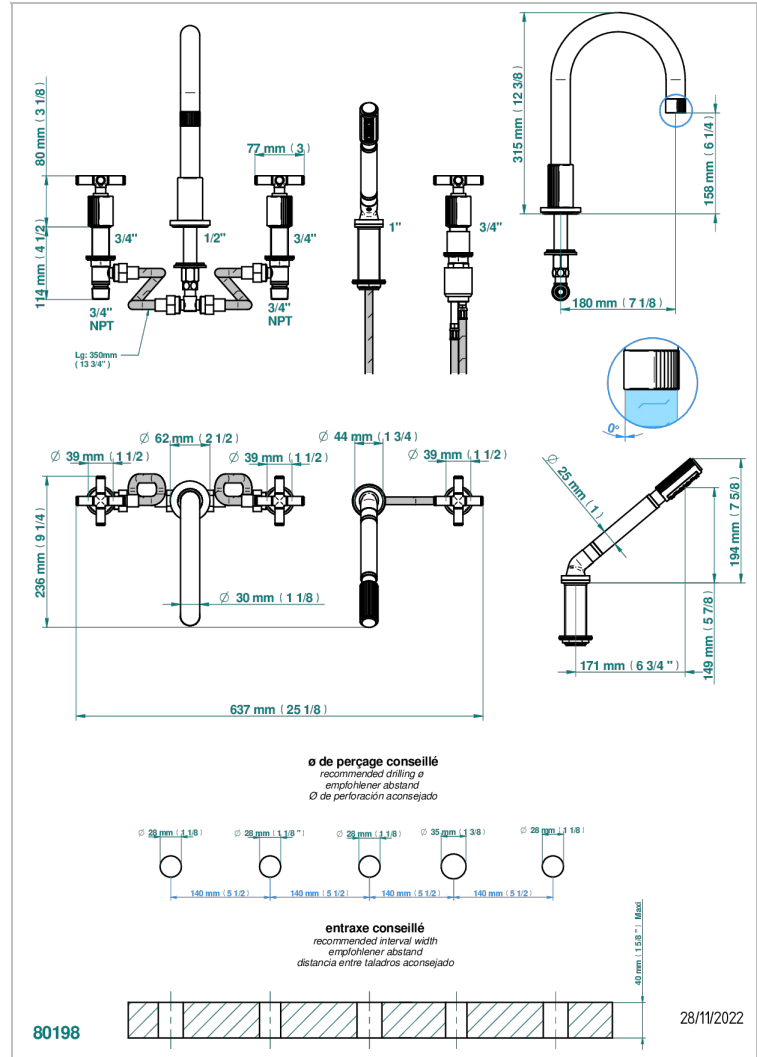

ESTRELA METALLEINLAGE

U3L-1132SGH

THG[®]
PARIS

5-hole bath/shower mixer with super goliath high spout, 2 x 3/4" valves, and rim mounted handshower supplied by progressive cartridge mix

EIGENSCHAFTEN

- Estrela Metalleinlage
- 5-hole bath/shower mixer with super goliath high spout, 2 x 3/4" valves, and rim mounted handshower supplied by progressive cartridge mix

VERFÜGBARE OBERFLÄCHEN

Altnickel - H28	Gold matt - F07	Pvd blush matt - H60	Pvd graphite matt - H65	Pvd umber matt - H67
Blassgold - F30	Mattschwarz keramik - D30	Pvd bronze braun - F33	Pvd messing - H49	Silbernickel - B01
Blassgold matt unlackiert - F31	Natural smoked Brass - A13	Pvd bronze braun matt - F34	Pvd messing matt - H50	
Chrom - A02	Nickel matt - C01	Pvd gold - H52	Pvd nickel - H55	
Chrom matt - C02	Polished chrome with gold inlay - GA1	Pvd gold matt - H53	Pvd nickel matt - H56	
Gold - F01	Pvd blush - H62	Pvd graphite - H64	Pvd umber - H66	