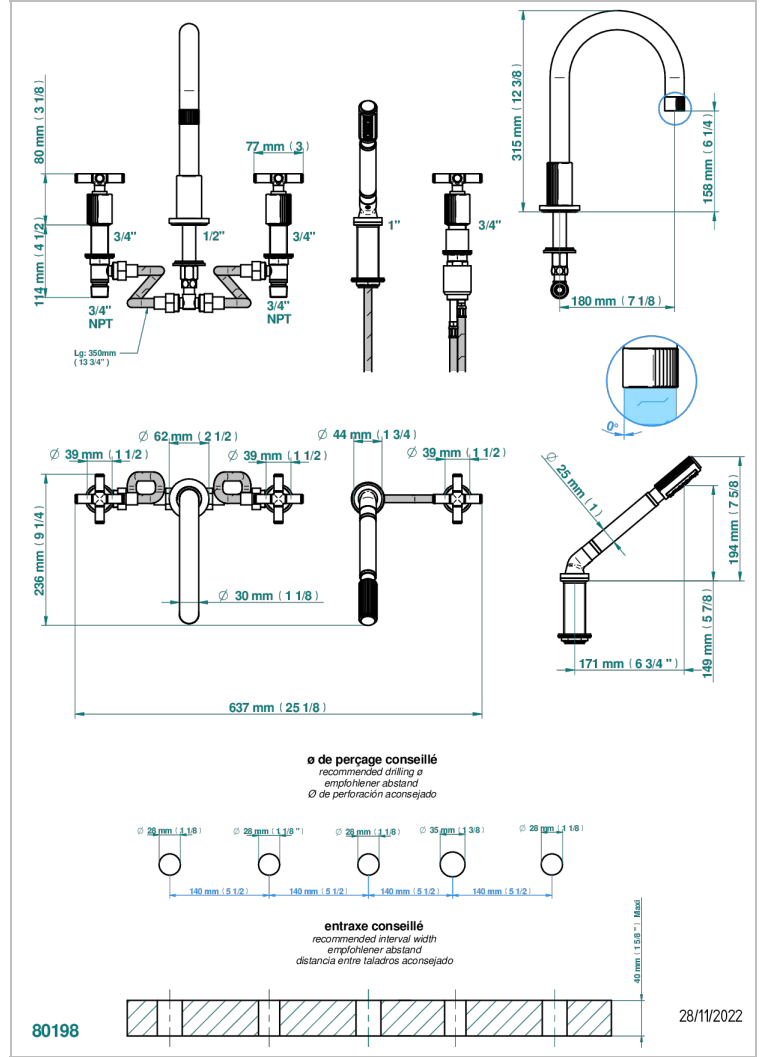

ESTRELA METAL INLAYS

U3L-1132SGH

THG[®]
PARIS

5-hole bath/shower mixer with super goliath high spout, 2 x 3/4" valves, and rim mounted handshower supplied by progressive cartridge mix

CHARACTERISTIC

- Estrela Metal inlays
- 5-hole bath/shower mixer with super goliath high spout, 2 x 3/4" valves, and rim mounted handshower supplied by progressive cartridge mix