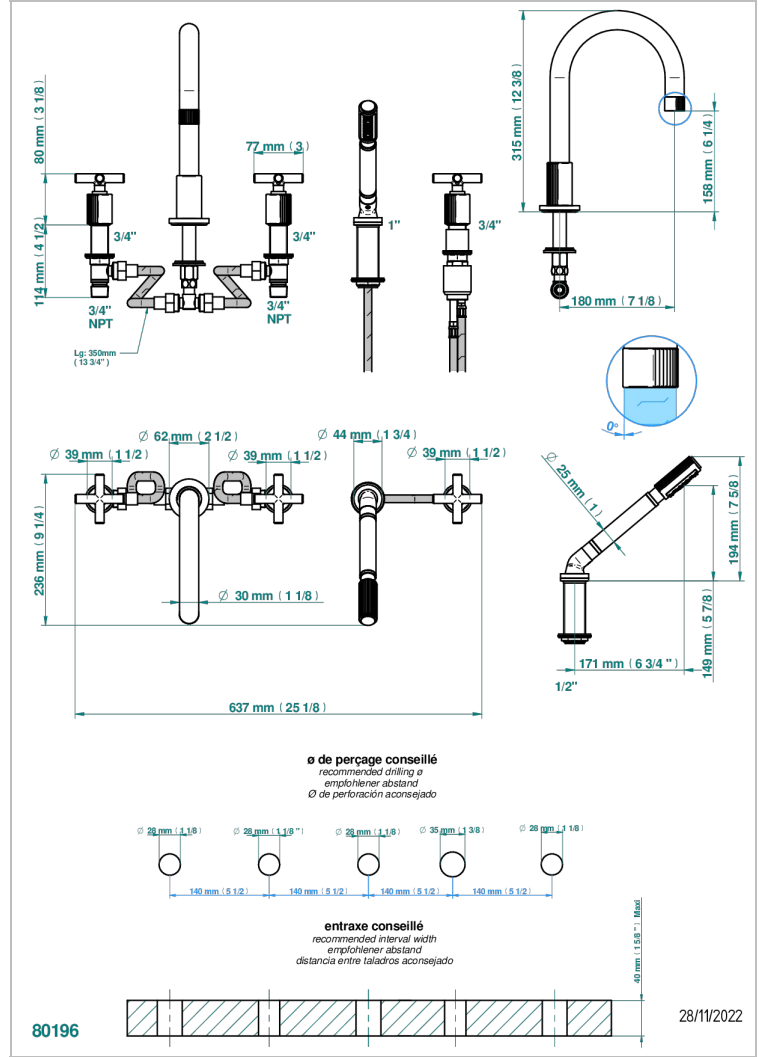

5-hole bath/shower mixer with super goliath high spout, 2 x 3/4" valves, and rim mounted handshower supplied by progressive cartridge mix

CARACTERÍSTICAS

- Estrela
- 5-hole bath/shower mixer with super goliath high spout, 2 x 3/4" valves, and rim mounted handshower supplied by progressive cartridge mix

ESPECIFICACIONES TÉCNICAS

- Recommandé : 3 bars (max. 5 bars) - Advised : 43,5 psi (max. 72 psi)
- Bec : 50 l/min à 3 bars - Douchette : 9,5 l/min à bars
- Spout : 13,2 gpm at 43.5 psi - Handshower : 2.5 gpm at 43.5 psi