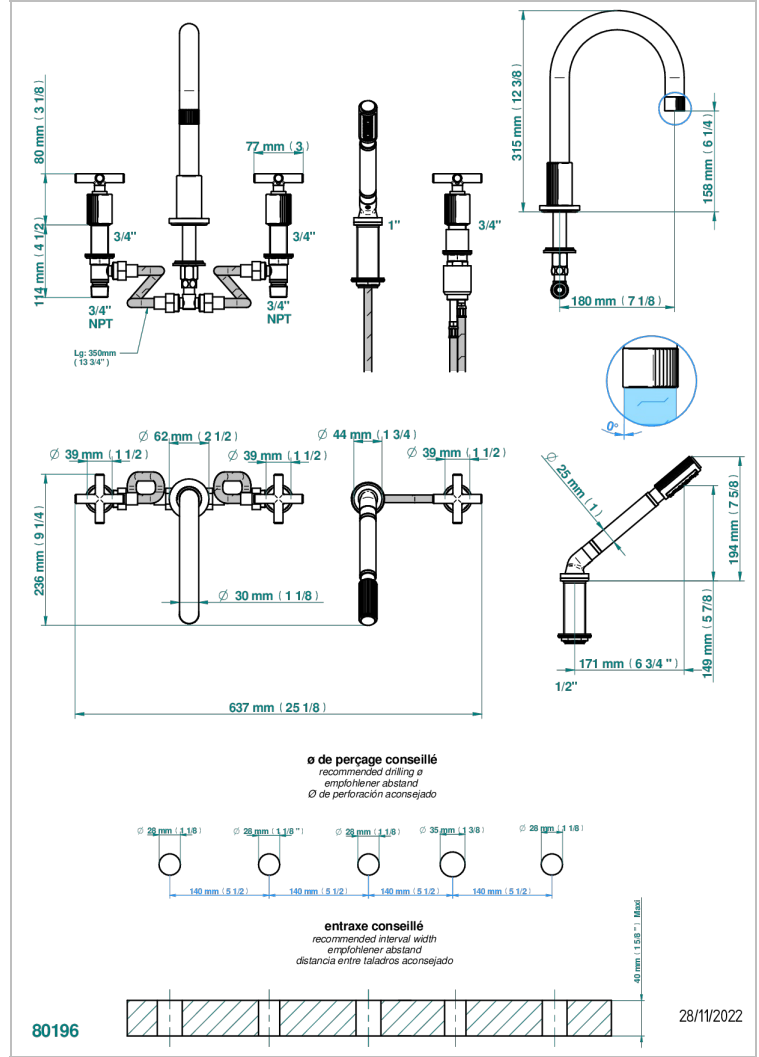

5-hole bath/shower mixer with super goliath high spout, 2 x 3/4" valves, and rim mounted handshower supplied by progressive cartridge mix

CHARACTERISTIC

- Estrela
- 5-hole bath/shower mixer with super goliath high spout, 2 x 3/4" valves, and rim mounted handshower supplied by progressive cartridge mix

TECHNICAL SPECS

- Recommandé : 3 bars (max. 5 bars) - Advised : 43,5 psi (max. 72 psi)
- Bec : 50 l/min à 3 bars - Douchette : 9,5 l/min à bars
- Spout : 13,2 gpm at 43.5 psi - Handshower : 2.5 gpm at 43.5 psi

Umber PVD - H66