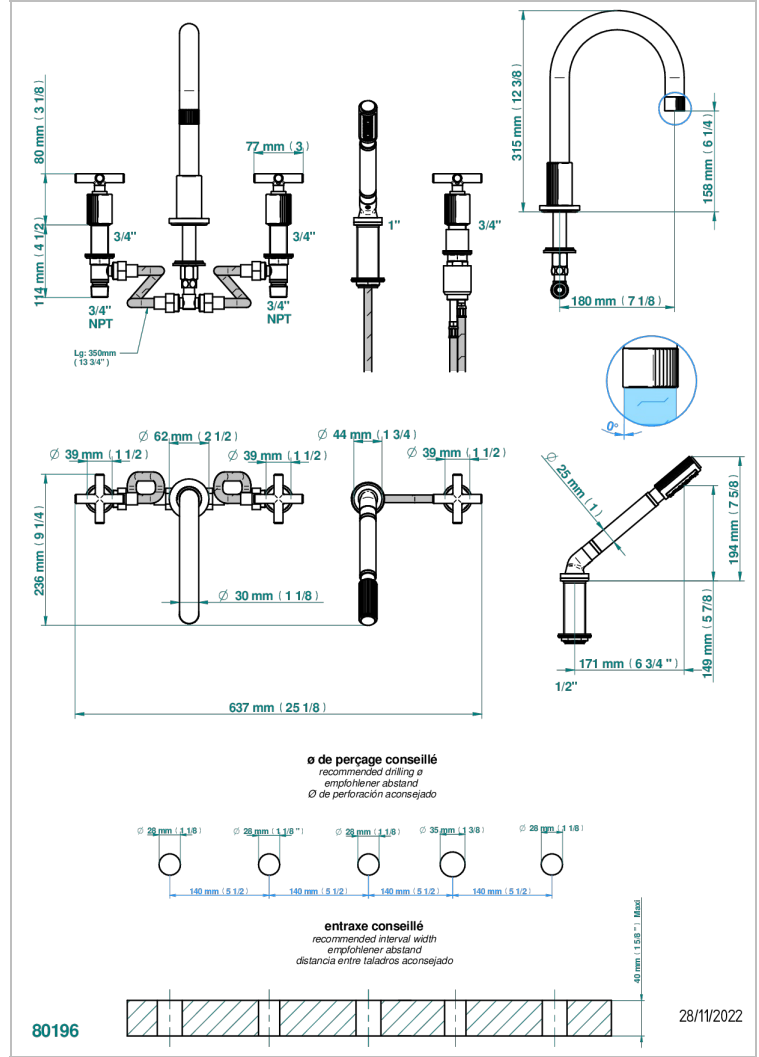

5-hole bath/shower mixer with super goliath high spout, 2 x 3/4" valves, and rim mounted handshower supplied by progressive cartridge mix

### EIGENSCHAFTEN

- Estrela
- 5-hole bath/shower mixer with super goliath high spout, 2 x 3/4" valves, and rim mounted handshower supplied by progressive cartridge mix

### TECHNISCHE DATEN

- Recommandé : 3 bars (max. 5 bars) - Advised : 43,5 psi (max. 72 psi)
- Bec : 50 l/min à 3 bars - Douchette : 9,5 l/min à bars
- Spout : 13,2 gpm at 43.5 psi - Handshower : 2.5 gpm at 43.5 psi