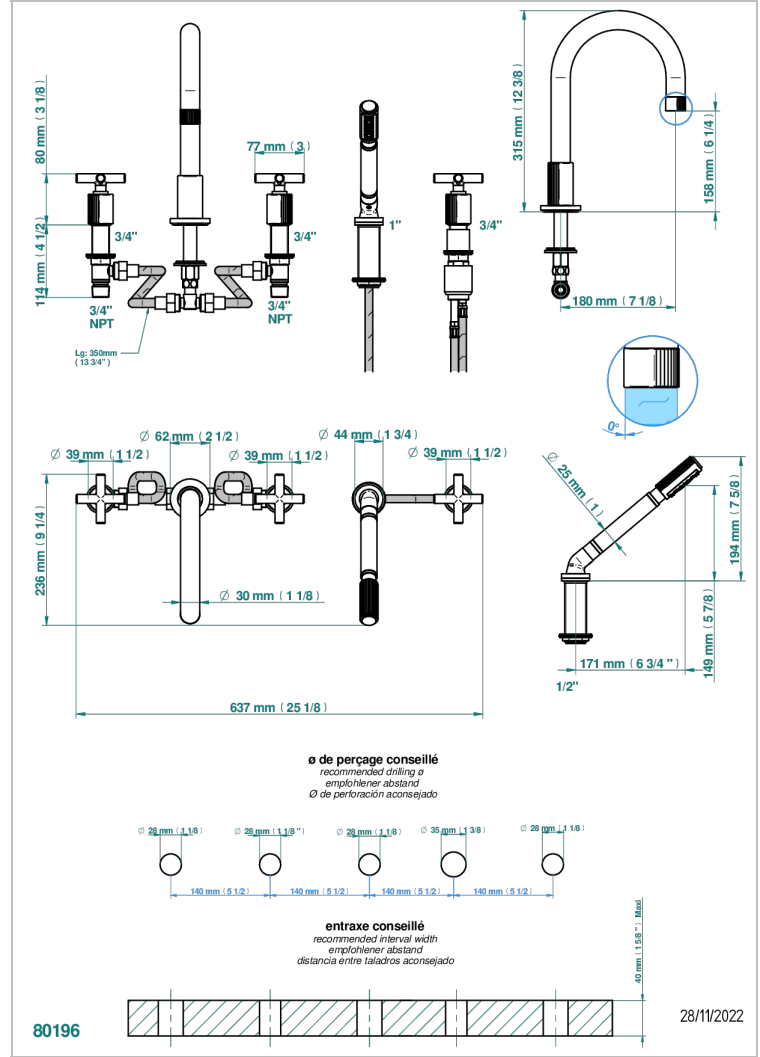

5-hole bath/shower mixer with super goliath high spout, 2 x 3/4" valves, and rim mounted handshower supplied by progressive cartridge mix

### ХАРАКТЕРИСТИКИ

- Estrela
- 5-hole bath/shower mixer with super goliath high spout, 2 x 3/4" valves, and rim mounted handshower supplied by progressive cartridge mix

### ТЕХНИЧЕСКИЕ ХАРАКТЕРИСТИКИ

- Recommandé : 3 bars (max. 5 bars) - Advised : 43,5 psi (max. 72 psi)
- Bec : 50 l/min à 3 bars - Douchette : 9,5 l/min à bars
- Spout : 13,2 gpm at 43.5 psi - Handshower : 2.5 gpm at 43.5 psi