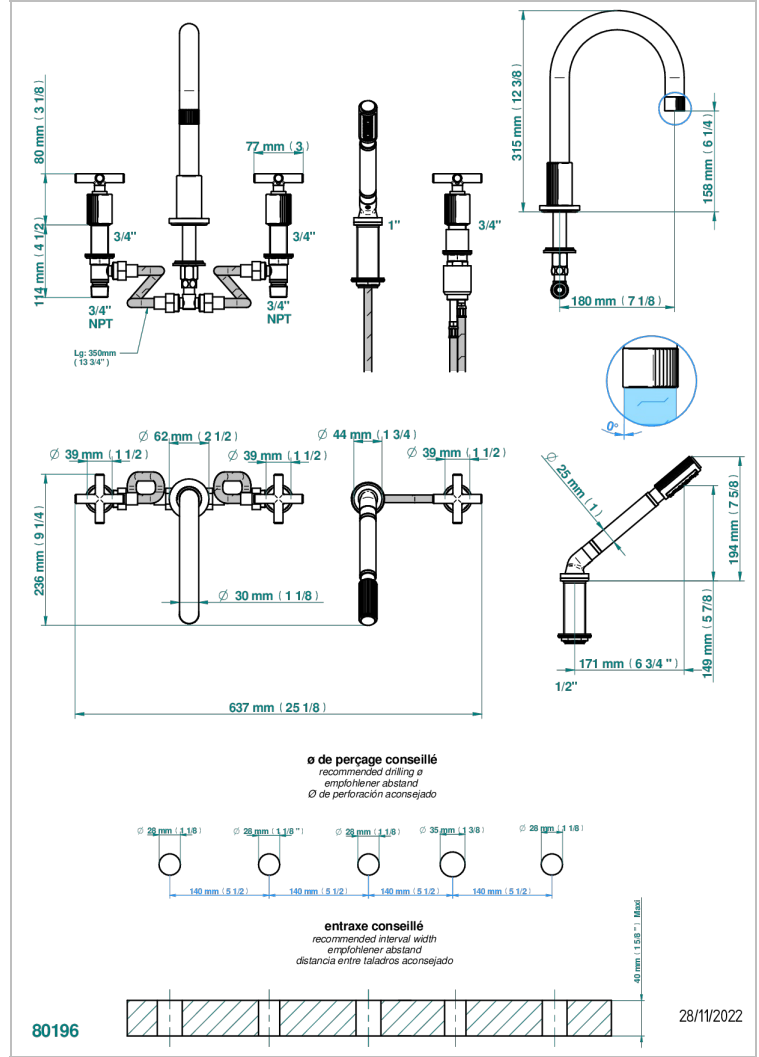

5-hole bath/shower mixer with super goliath high spout, 2 x 3/4" valves, and rim mounted handshower supplied by progressive cartridge mix

### CARACTERÍSTICAS

- Estrela
- 5-hole bath/shower mixer with super goliath high spout, 2 x 3/4" valves, and rim mounted handshower supplied by progressive cartridge mix

### ESPECIFICACIONES TÉCNICAS

- Recommandé : 3 bars (max. 5 bars) - Advised : 43,5 psi (max. 72 psi)
- Bec : 50 l/min à 3 bars - Douchette : 9,5 l/min à bars
- Spout : 13,2 gpm at 43.5 psi - Handshower : 2.5 gpm at 43.5 psi