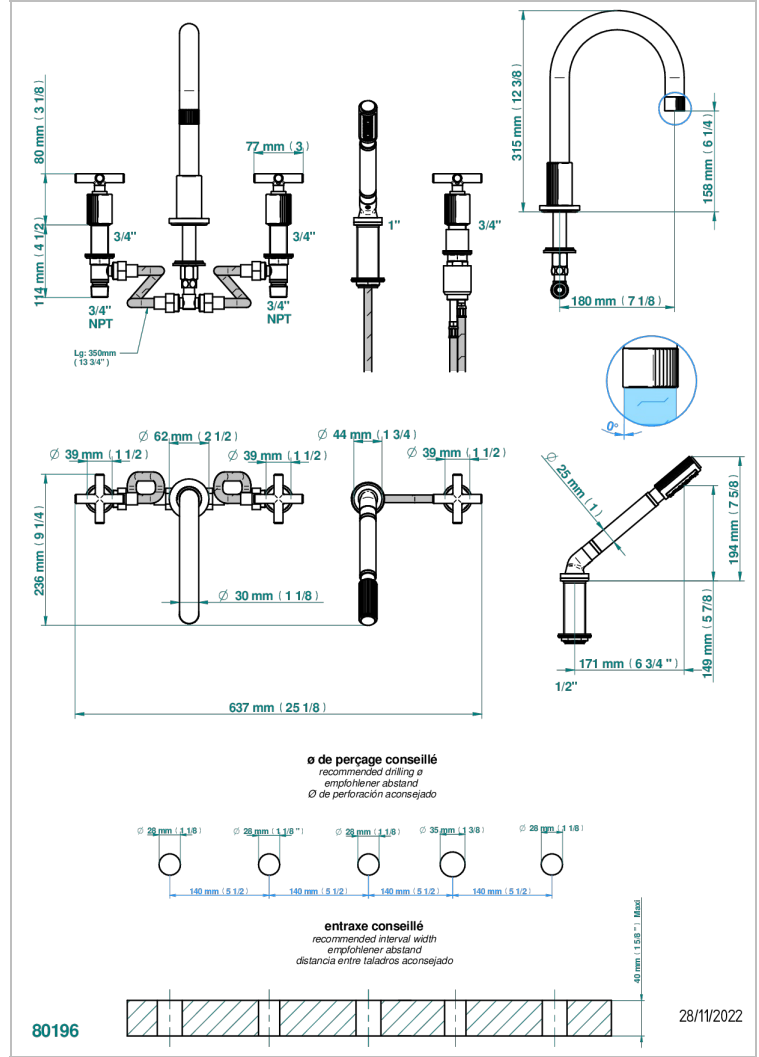

5-hole bath/shower mixer with super goliath high spout, 2 x 3/4" valves, and rim mounted handshower supplied by progressive cartridge mix

EIGENSCHAFTEN

- Estrela
- 5-hole bath/shower mixer with super goliath high spout, 2 x 3/4" valves, and rim mounted handshower supplied by progressive cartridge mix

TECHNISCHE DATEN

- Recommandé : 3 bars (max. 5 bars) - Advised : 43,5 psi (max. 72 psi)
- Bec : 50 l/min à 3 bars - Douchette : 9,5 l/min à bars
- Spout : 13,2 gpm at 43.5 psi - Handshower : 2.5 gpm at 43.5 psi