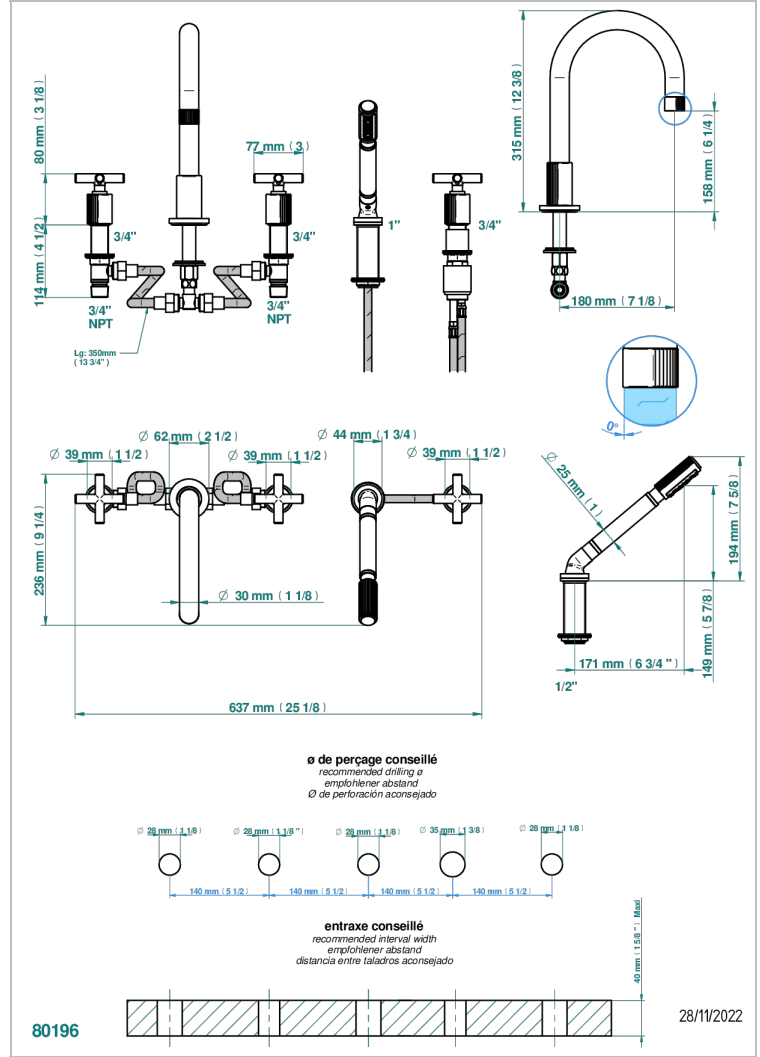

5-hole bath/shower mixer with super goliath high spout, 2 x 3/4" valves, and rim mounted handshower supplied by progressive cartridge mix

特色

- Estrela
- 5-hole bath/shower mixer with super goliath high spout, 2 x 3/4" valves, and rim mounted handshower supplied by progressive cartridge mix

技术特征

- Recommandé : 3 bars (max. 5 bars) - Advised : 43,5 psi (max. 72 psi)
- Bec : 50 l/min à 3 bars - Douchette : 9,5 l/min à bars
- Spout : 13,2 gpm at 43.5 psi - Handshower : 2.5 gpm at 43.5 psi

可选饰面