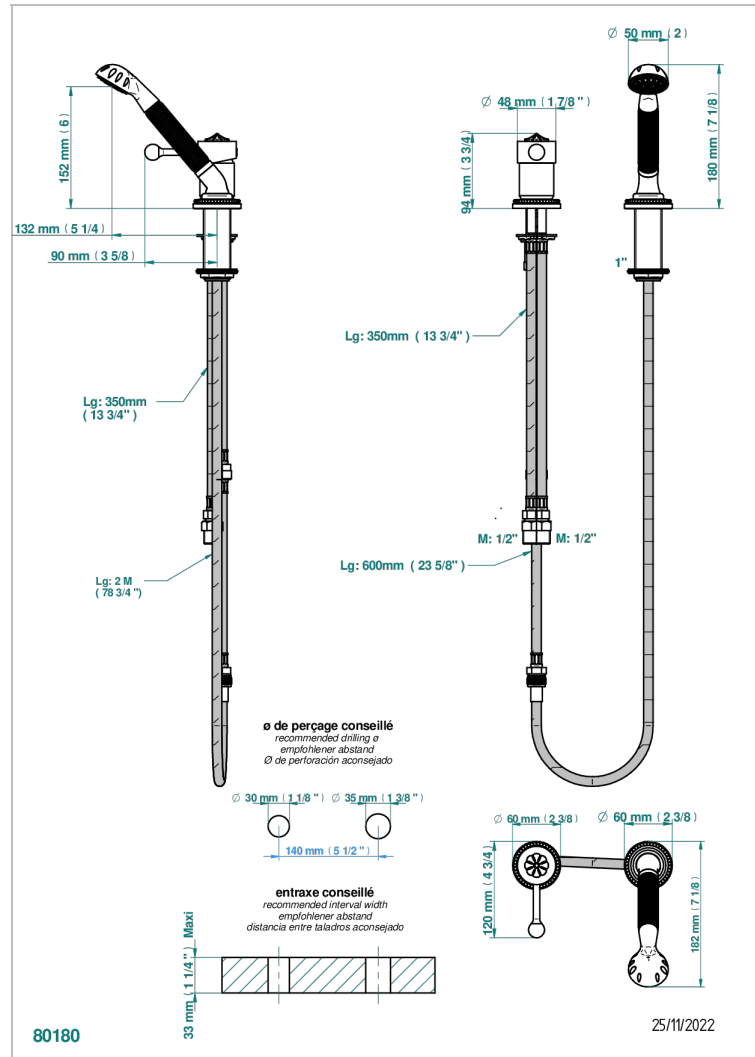

AMOUR DE TRIANON

G24-6523/60AUS

Deck mounted mixer with handshower

CHARACTERISTIC

- Amour de Trianon
- Deck mounted mixer with handshower

AVAILABLE FINITIONS

Black ceram - D30
 Chrome polished - A02
 Chrome polished / gold polished - G02
 Copper antique matt, coated - H07
 Gold mat - F07
 Gold polished - F01

Light coated bronze - D01
 Matt chrome (American satin) - C02
 Matt nickel (American satin) - C01
 Nickel antique / Sovereign - H28
 Nickel polished - B01
 Soft gold - F30

Soft matt gold - F31