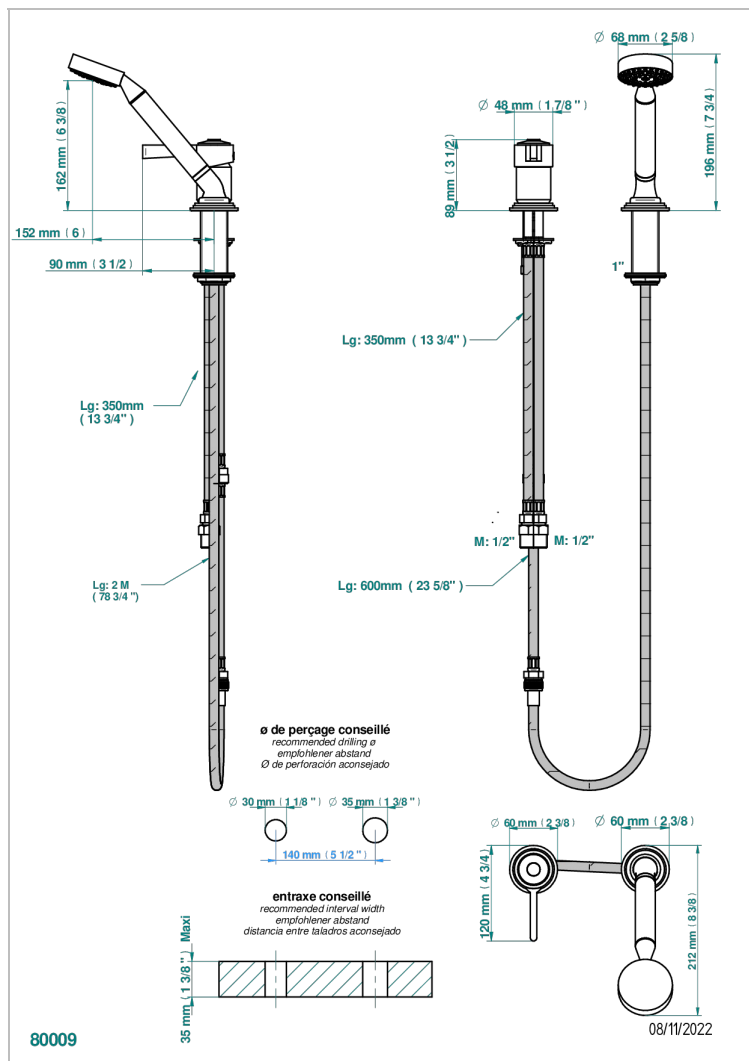

FAUBOURG BLACK PORCELAIN WITH LEVER HANDLES

G2M-6523/60AUS

Deck mounted mixer with handshower

CHARACTERISTIC

- Faubourg Black Porcelain with lever handles
- Deck mounted mixer with handshower

AVAILABLE FINITIONS

Black ceram - D30
Blush PVD - H62
Brass color PVD - H49
Brown bronze color PVD - F33
Chrome polished - A02
Chrome polished / gold polished - G02

Gold color PVD - H52
Gold mat - F07
Gold polished - F01
Graphite PVD - H64
Matt Umber PVD - H67
Matt blush PVD - H60

Matt brass color PVD - H50
Matt brown bronze color PVD - F34
Matt chrome (American satin) - C02
Matt gold color PVD - H53
Matt graphite PVD - H65
Matt nickel (American satin) - C01

Matt nickel color PVD - H56
Natural smoked Brass - A13
Nickel antique / Sovereign - H28
Nickel color PVD - H55
Nickel polished - B01
Soft gold - F30

Soft matt gold - F31
Umber PVD - H66