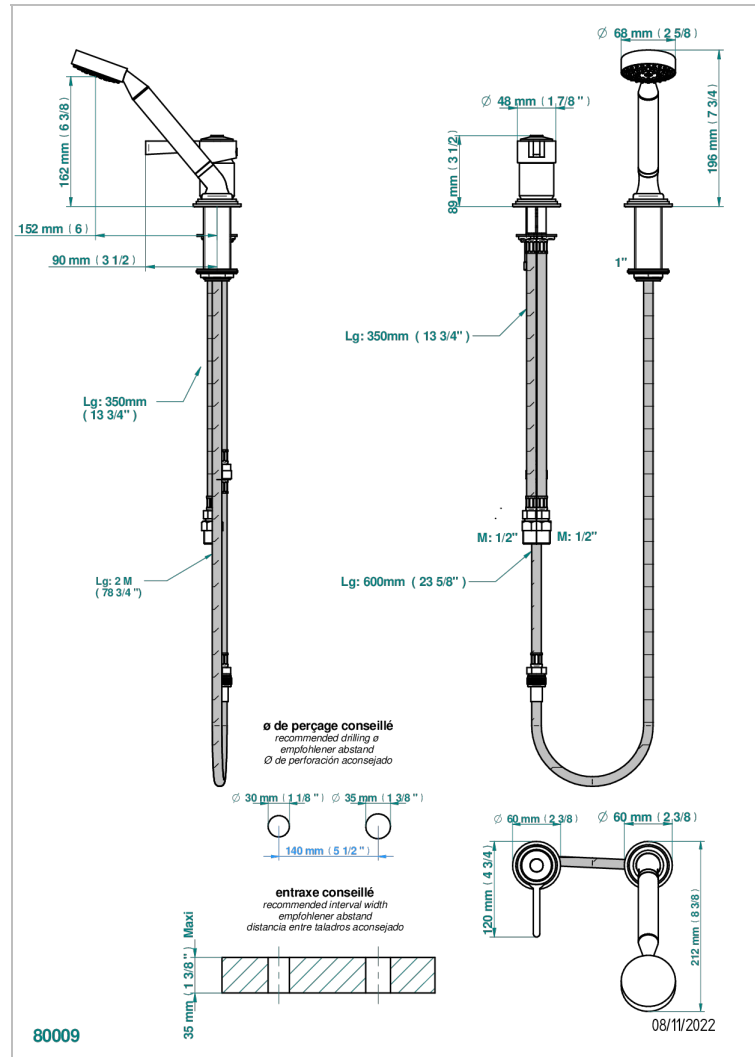

FAUBOURG BLACK PORCELAIN

G2L-6523/60AUS

Deck mounted mixer with handshower

CHARACTERISTIC

- Faubourg Black Porcelain
- Deck mounted mixer with handshower

AVAILABLE FINITIONS

Black ceram - D30
Blush PVD - H62
Brass color PVD - H49
Brown bronze color PVD - F33
Chrome polished - A02
Chrome polished / gold polished - G02

Gold color PVD - H52
Gold mat - F07
Gold polished - F01
Graphite PVD - H64
Matt Umber PVD - H67
Matt blush PVD - H60

Matt brass color PVD - H50
Matt brown bronze color PVD - F34
Matt chrome (American satin) - C02
Matt gold color PVD - H53
Matt graphite PVD - H65
Matt nickel (American satin) - C01

Matt nickel color PVD - H56
Natural smoked Brass - A13
Nickel antique / Sovereign - H28
Nickel color PVD - H55
Nickel polished - B01
Soft gold - F30

Soft matt gold - F31
Umber PVD - H66