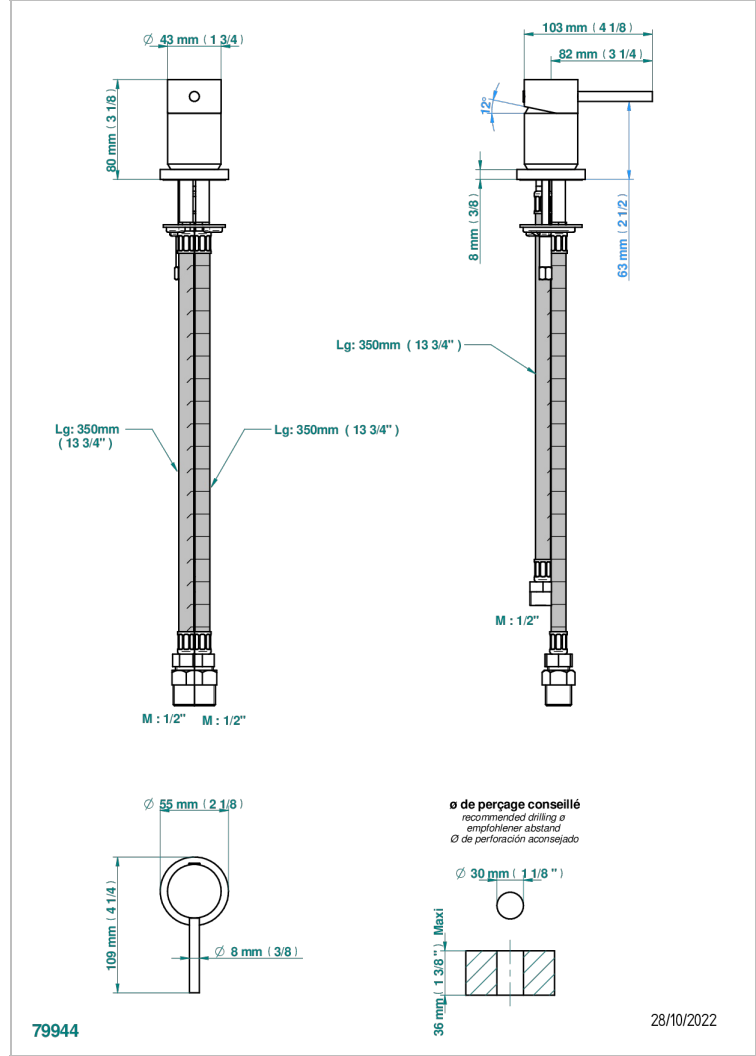

NEW PARADISE

U5P-6523/US

Rim mounted ceramic mixer with cartridge 35 mm

CHARACTERISTIC

- New Paradise
- Rim mounted ceramic mixer with cartridge 35 mm

AVAILABLE FINITIONS

Black ceram - D30
Blush PVD - H62
Brass color PVD - H49
Brown bronze color PVD - F33
Chrome polished - A02
Gold color PVD - H52