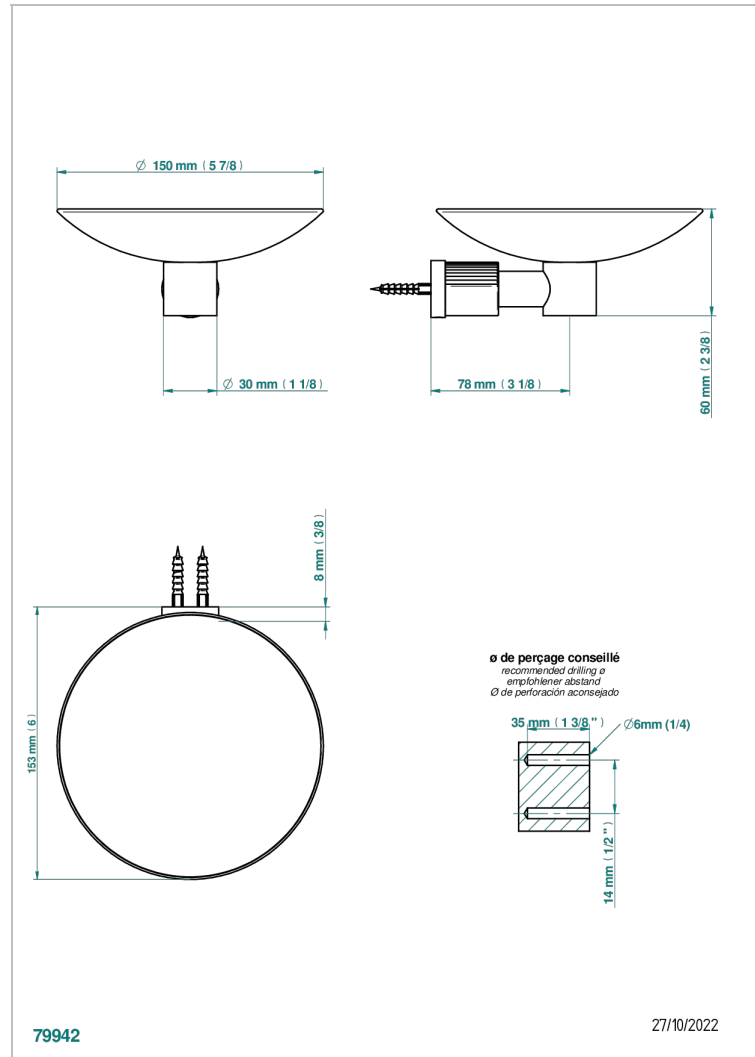

ESTRELA METAL INLAYS

U3L-546GM

Soap dish, wall mounted, 6" diameter

THG[®]
PARIS

CHARACTERISTIC

- Estrela Metal inlays
- Soap dish, wall mounted, 6" diameter

AVAILABLE FINITIONS

Black ceram - D30
Blush PVD - H62
Brass color PVD - H49
Brown bronze color PVD - F33
Chrome polished - A02
Gold color PVD - H52