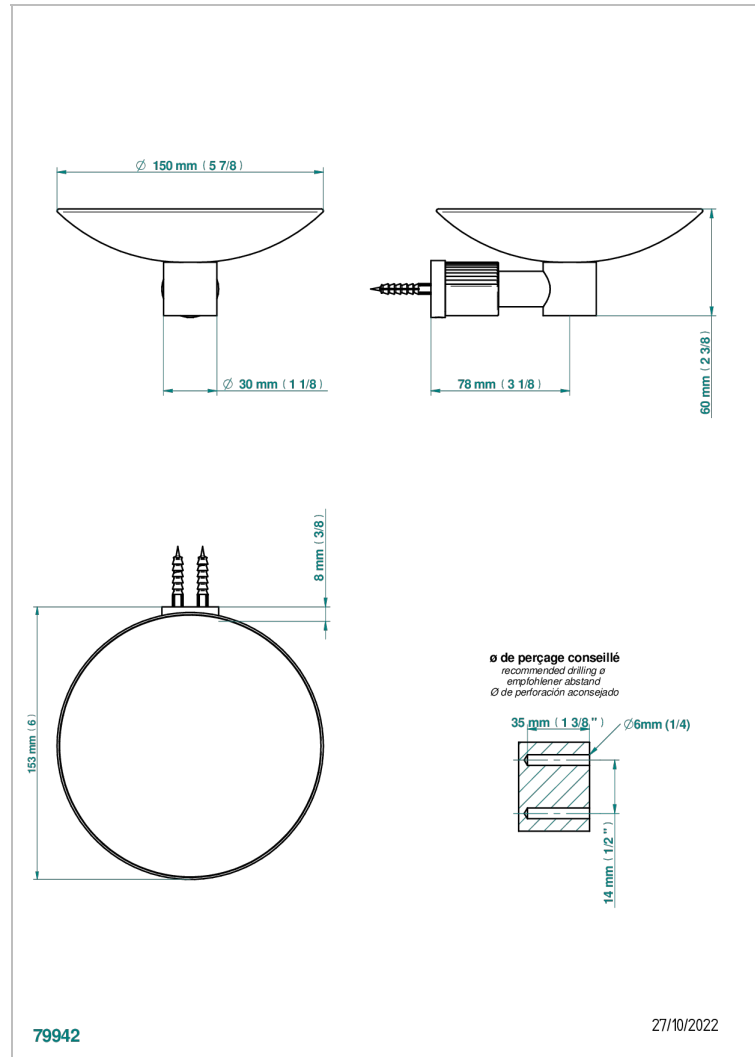

ESTRELA METAL INLAYS

U3L-546GM

Wall mounted soap dish, \varnothing 150 mm

THG[®]
PARIS

CHARACTERISTIC

- Estrela Metal inlays
- Wall mounted soap dish, \varnothing 150 mm

AVAILABLE FINITIONS

Antique nickel - H28
Black ceram - D30
Blush PVD - H62
Brass color PVD - H49
Brown bronze color PVD - F33
Gold color PVD - H52