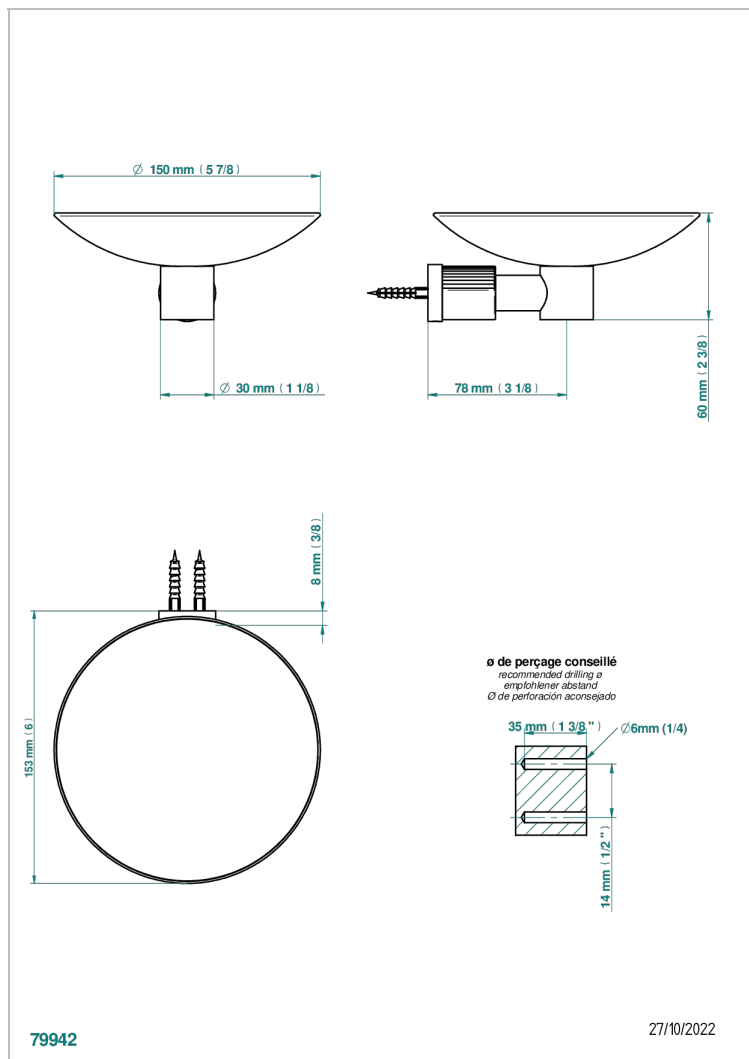

# ESTRELA WITH LEVER HANDLES

U3K-546GM

Soap dish, wall mounted, 6" diameter

THG<sup>®</sup>  
PARIS

## CHARACTERISTIC

- Estrela with lever handles
- Soap dish, wall mounted, 6" diameter