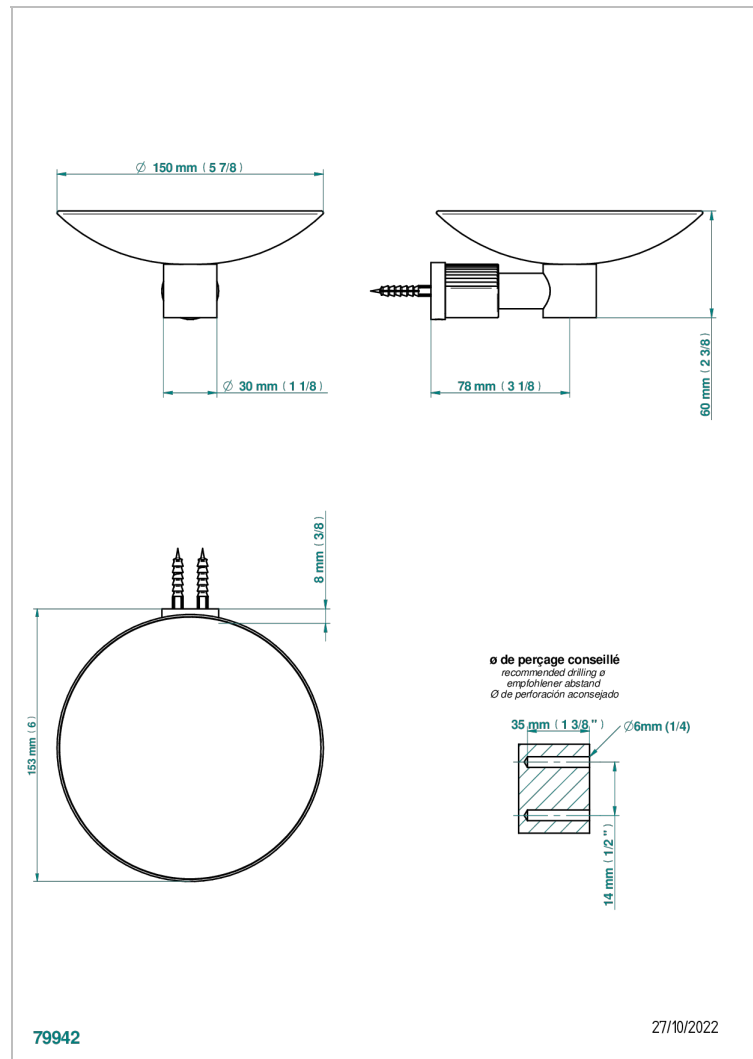

ESTRELA WITH LEVER

U3K-546GM

Wall mounted soap dish, \varnothing 150 mm

THG[®]
PARIS

CHARACTERISTIC

- Estrela with lever
- Wall mounted soap dish, \varnothing 150 mm

AVAILABLE FINITIONS

Antique nickel - H28
Black ceram - D30
Blush PVD - H62
Brass color PVD - H49
Brown bronze color PVD - F33
Gold color PVD - H52