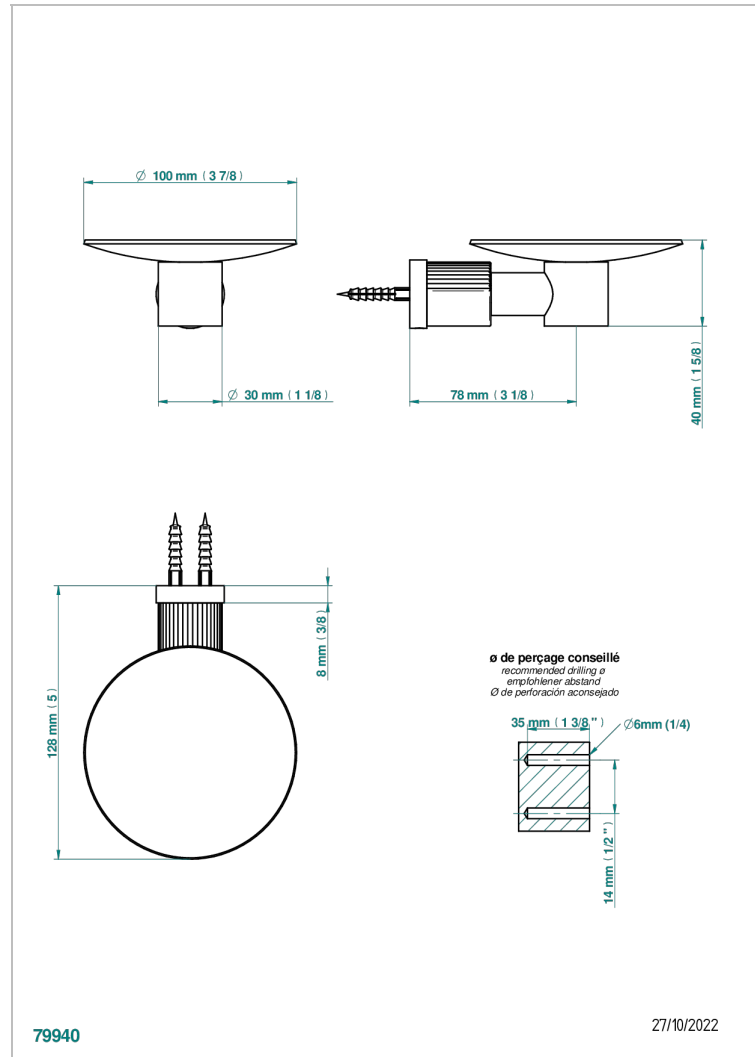

ESTRELA METAL INLAYS

U3L-546

Soap dish, wall mounted, 4" diameter

CHARACTERISTIC

- Estrela Metal inlays
- Soap dish, wall mounted, 4" diameter

AVAILABLE FINITIONS

Black ceram - D30
Blush PVD - H62
Brass color PVD - H49
Brown bronze color PVD - F33
Chrome polished - A02
Gold color PVD - H52