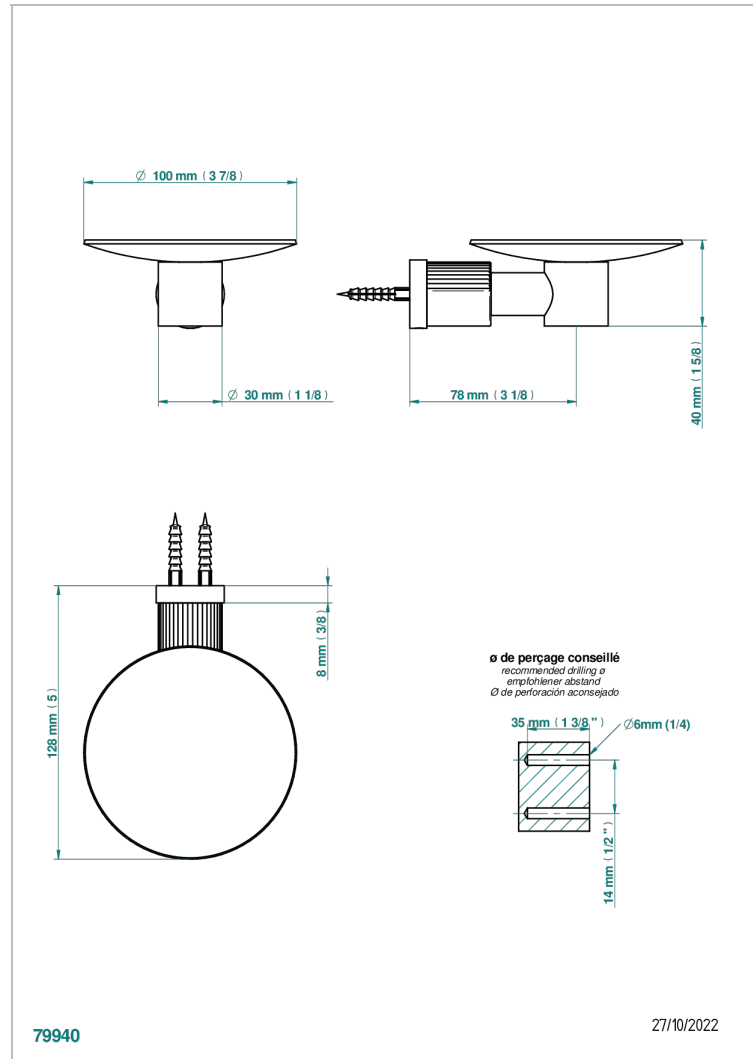

# ESTRELA WITH LEVER HANDLES

U3K-546

Soap dish, wall mounted, 4" diameter

## CHARACTERISTIC

- Estrela with lever handles
- Soap dish, wall mounted, 4" diameter