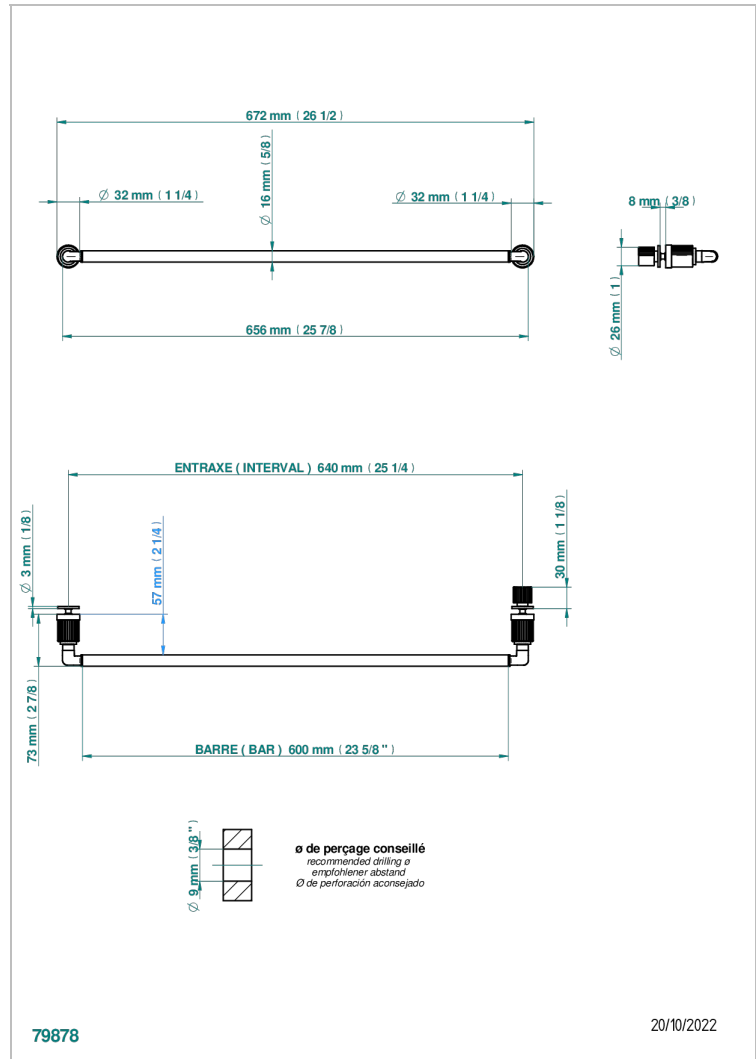

ESTRELA INCRUSTACION METALICA

U3L-514V2

THG[®]
PARIS

Towel rail with one rail for glass door with knob on side and escutcheon the other side

CARACTERÍSTICAS

- Estrela incrustación metálica
- Towel rail with one rail for glass door with knob on side and escutcheon the other side

Pvd umber - H66
Pvd umber mate - H67