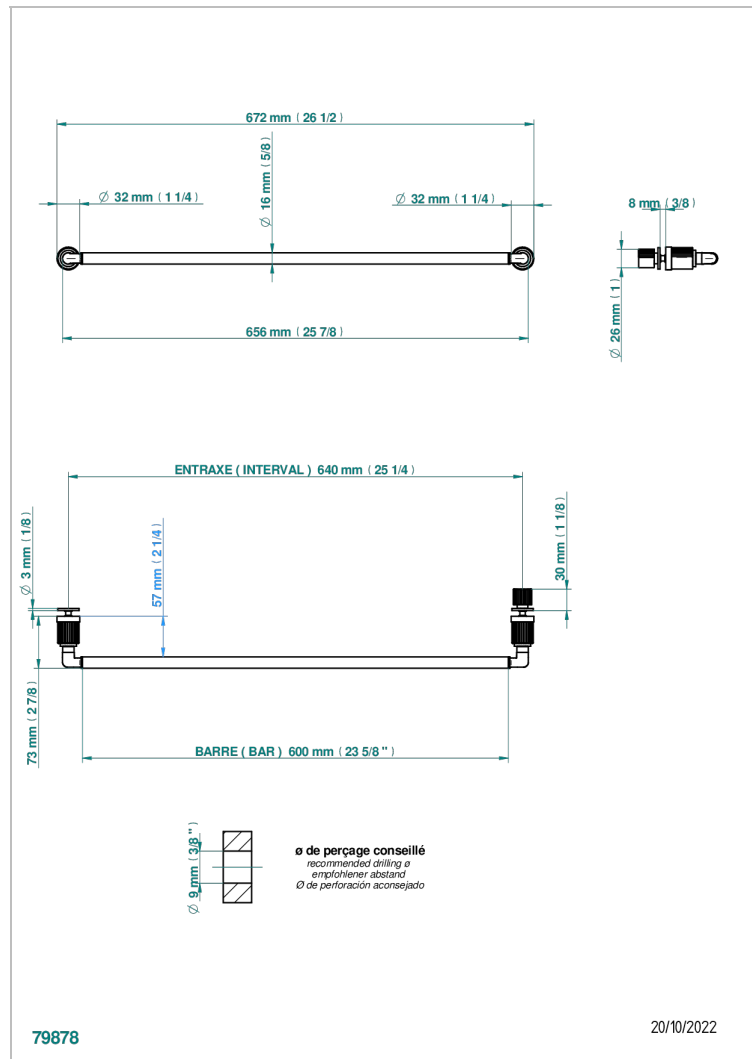

# ESTRELA METAL INLAYS

U3L-514V2

Towel rail with one rail for glass door with knob on side and escutcheon the other side

## CHARACTERISTIC

- Estrela Metal inlays
- Towel rail with one rail for glass door with knob on side and escutcheon the other side