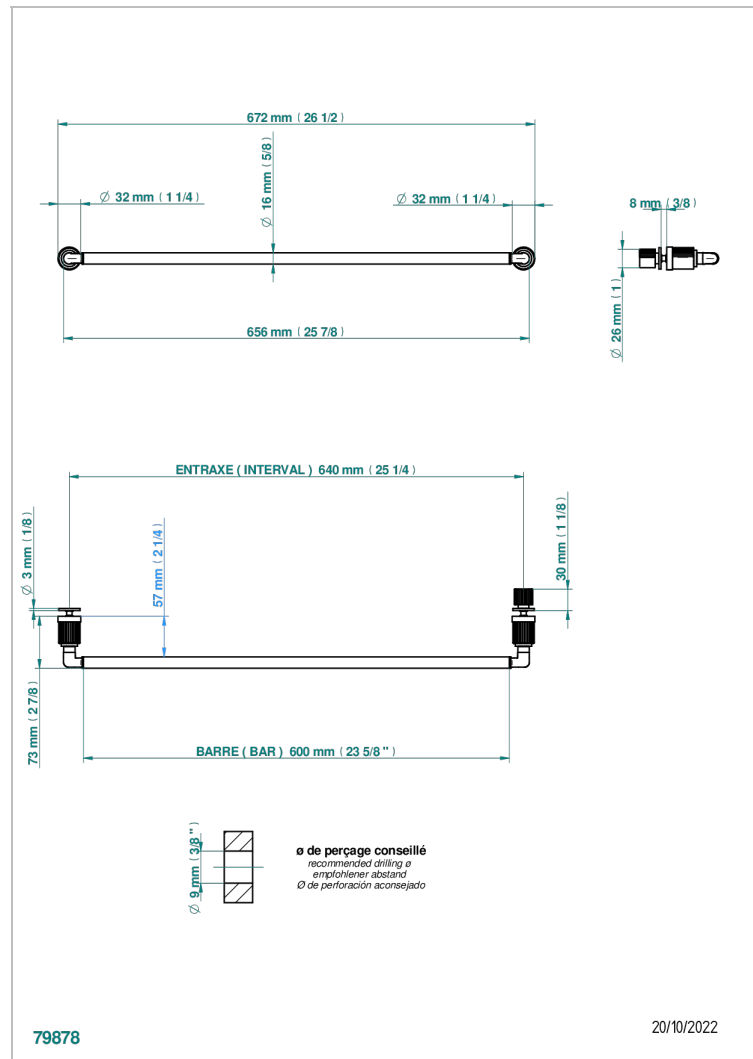

# ESTRELA METAL INLAYS

U3L-514V2

Towel rail with one rail for glass door with knob on side and escutcheon the other side

## CHARACTERISTIC

- Estrela Metal inlays
- Towel rail with one rail for glass door with knob on side and escutcheon the other side