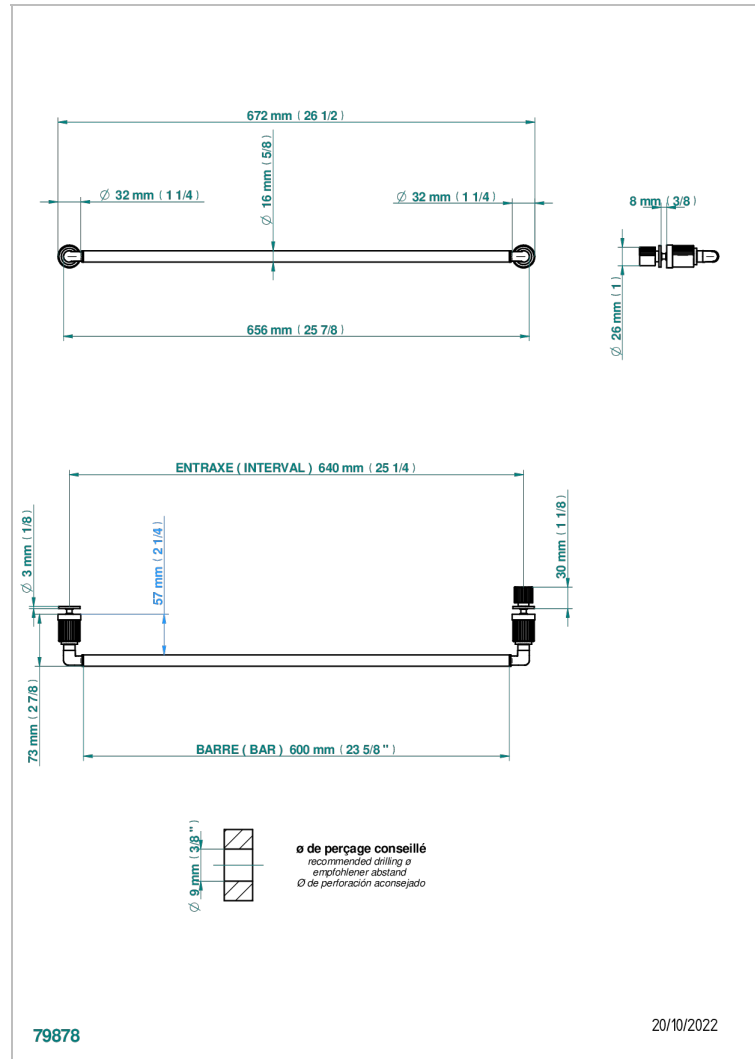

ESTRELA METAL INLAYS

U3L-514V2

THG
PARIS

Towel rail with one rail for glass door with knob on side and escutcheon the other side

CHARACTERISTIC

- Estrela Metal inlays
- Towel rail with one rail for glass door with knob on side and escutcheon the other side