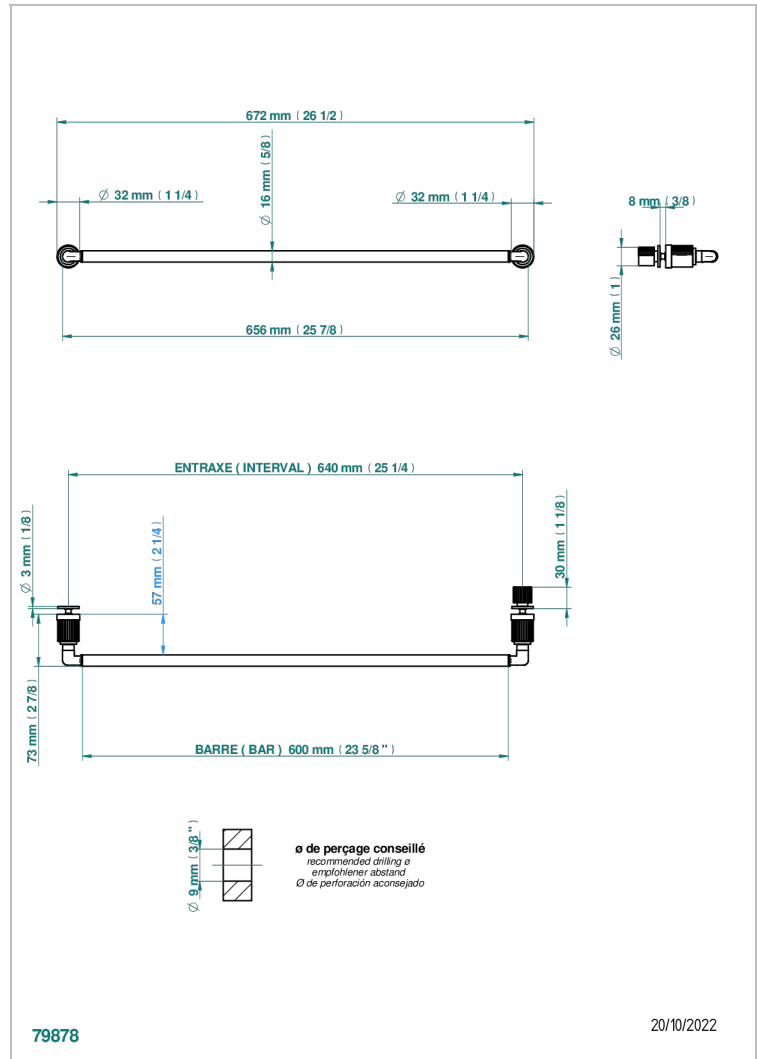

ESTRELA INCRUSTACION METALICA

U3L-514V2

THG[®]
PARIS

Towel rail with one rail for glass door with knob on side and escutcheon the other side

CARACTERÍSTICAS

- Estrela incrustación metálica
- Towel rail with one rail for glass door with knob on side and escutcheon the other side

Pvd umber - H66
Pvd umber mate - H67