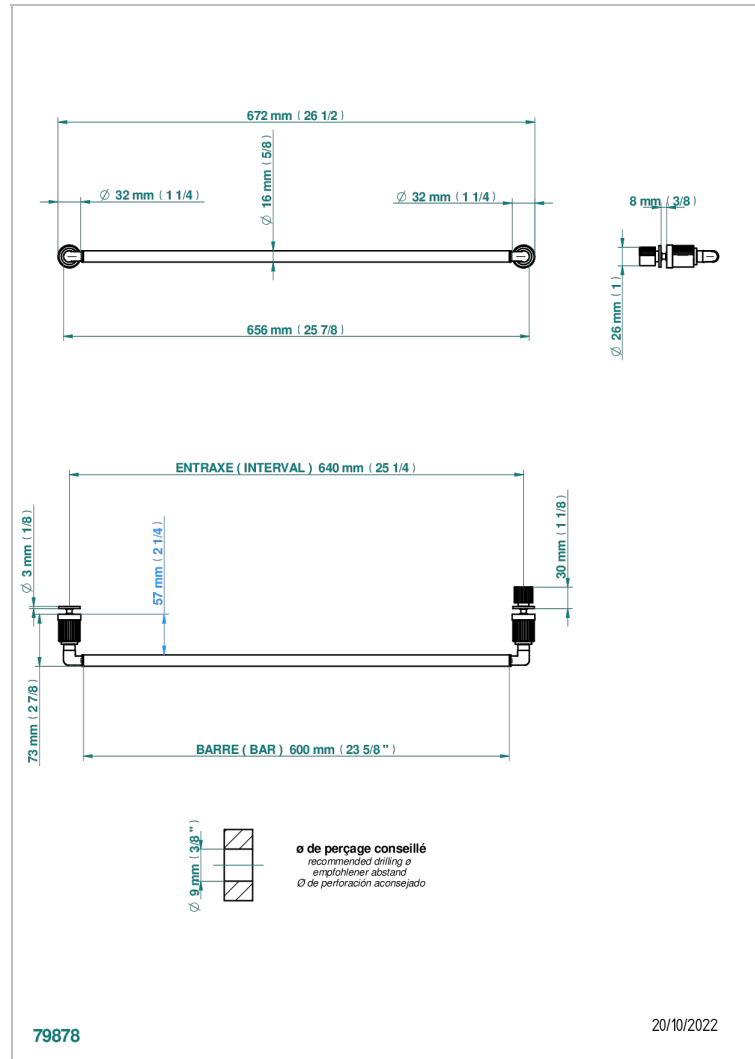

# ESTRELA CON MANETAS

U3K-514V2

THG<sup>®</sup>  
PARIS

Towel rail with one rail for glass door with knob on side and escutcheon the other side

## CARACTERÍSTICAS

- Estrela con manetas
- Towel rail with one rail for glass door with knob on side and escutcheon the other side