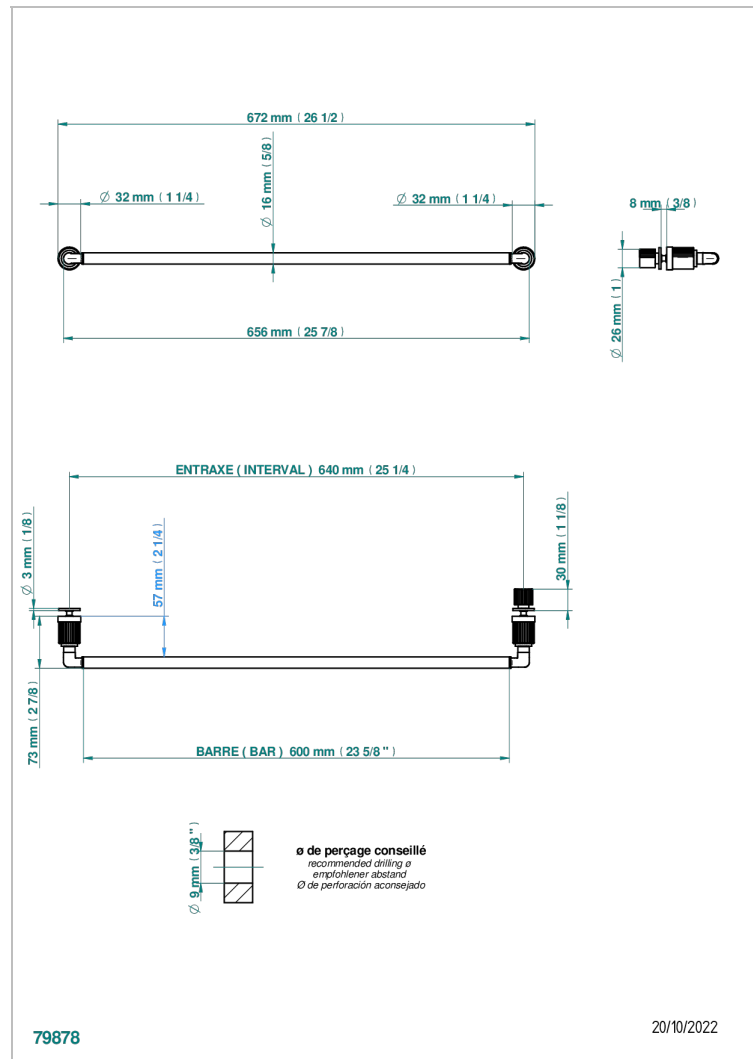

ESTRELA CON MANETAS

U3K-514V2

THG[®]
PARIS

Towel rail with one rail for glass door with knob on side and escutcheon the other side

CARACTERÍSTICAS

- Estrela con manetas
- Towel rail with one rail for glass door with knob on side and escutcheon the other side

Pvd umber - H66
Pvd umber mate - H67