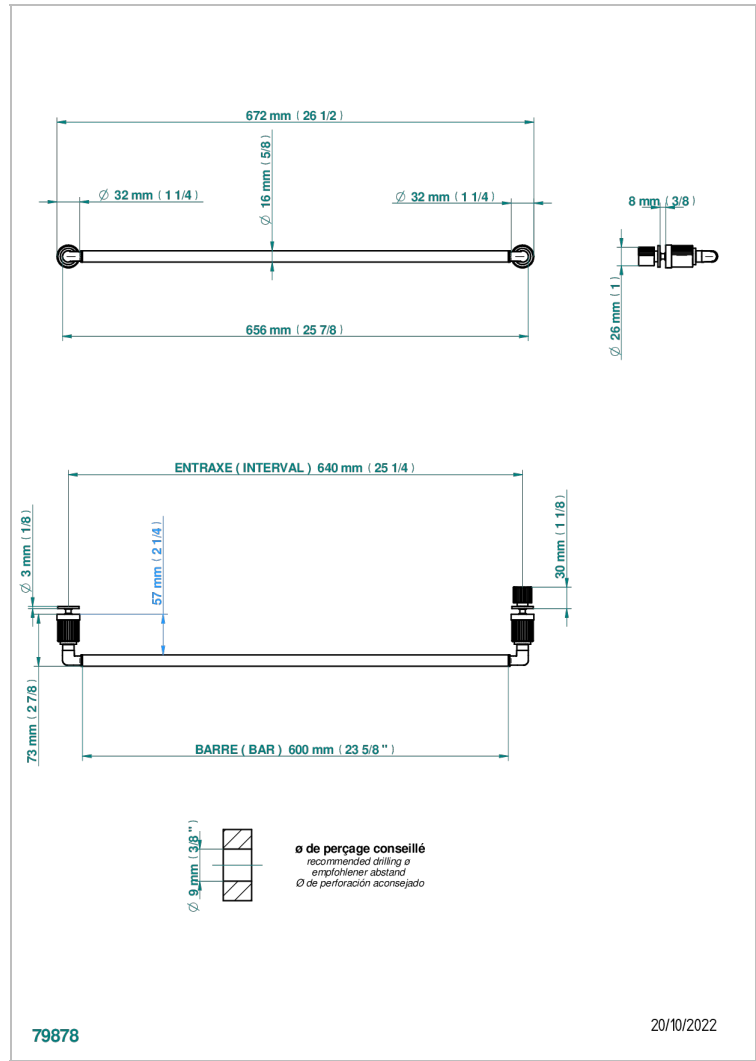

ESTRELA WITH LEVER

U3K-514V2

Towel rail with one rail for glass door with knob on side and escutcheon the other side

CHARACTERISTIC

- Estrela with lever
- Towel rail with one rail for glass door with knob on side and escutcheon the other side