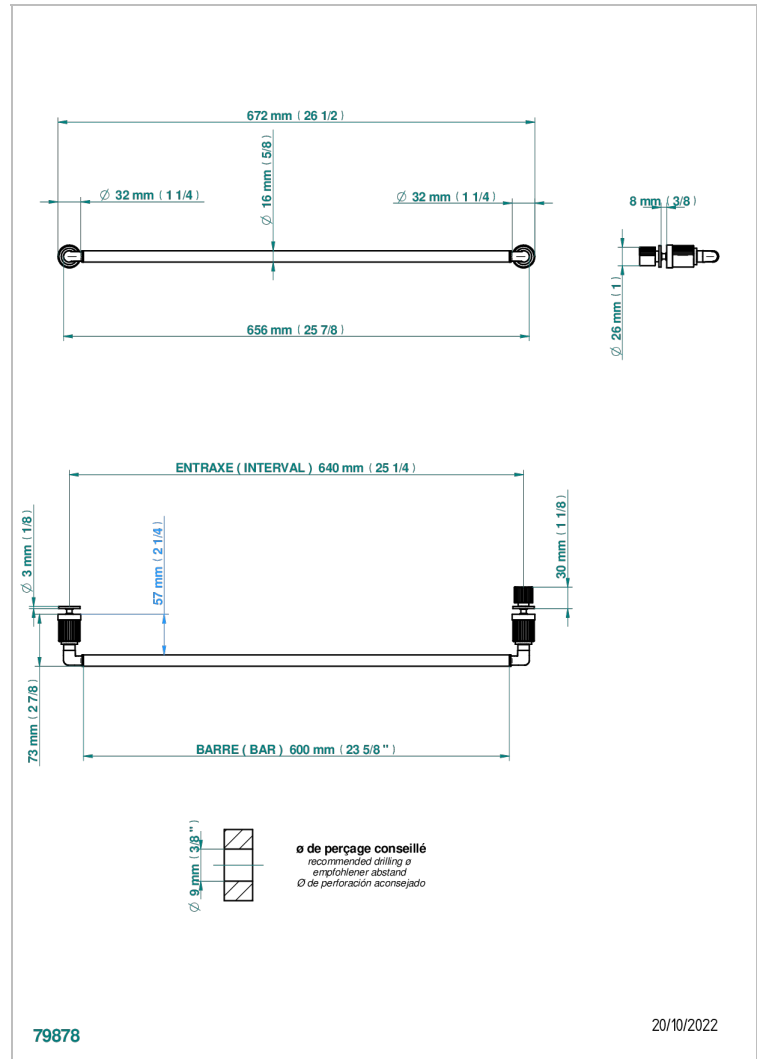

ESTRELA MIT HEBEL

U3K-514V2

THG[®]
PARIS

Towel rail with one rail for glass door with knob on side and escutcheon the other side

EIGENSCHAFTEN

- Estrela mit Hebel
- Towel rail with one rail for glass door with knob on side and escutcheon the other side