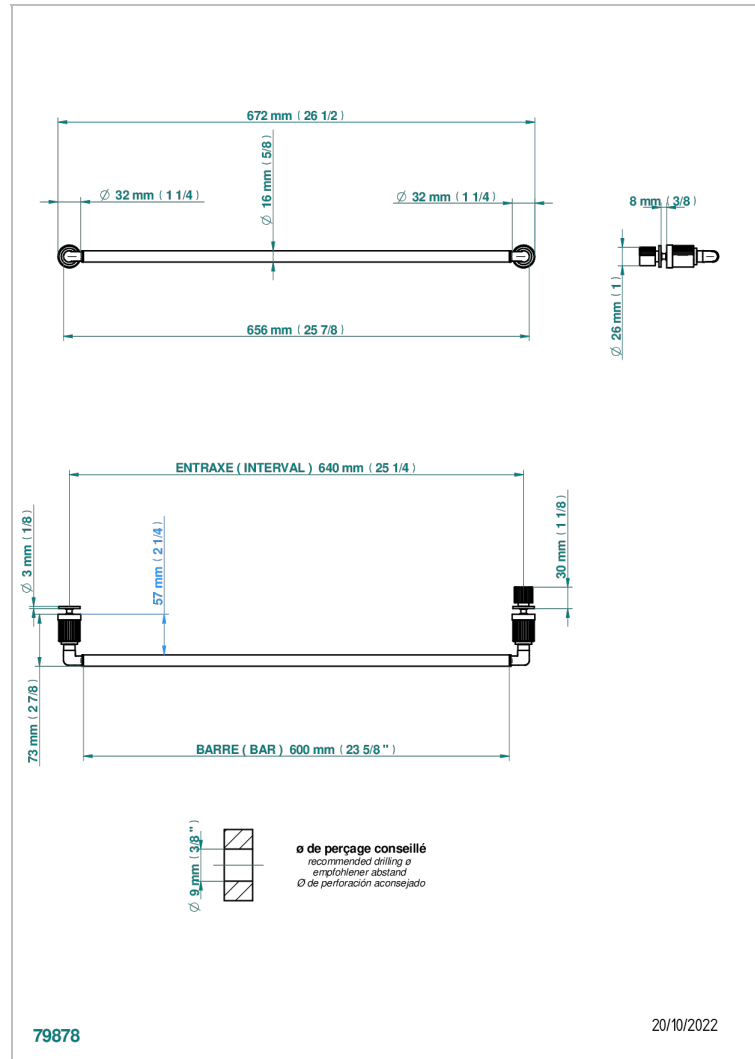

ESTRELA CON MANETAS

U3K-514V2

THG[®]
PARIS

Towel rail with one rail for glass door with knob on side and escutcheon the other side

CARACTERÍSTICAS

- Estrela con manetas
- Towel rail with one rail for glass door with knob on side and escutcheon the other side

Pvd umber - H66
Pvd umber mate - H67